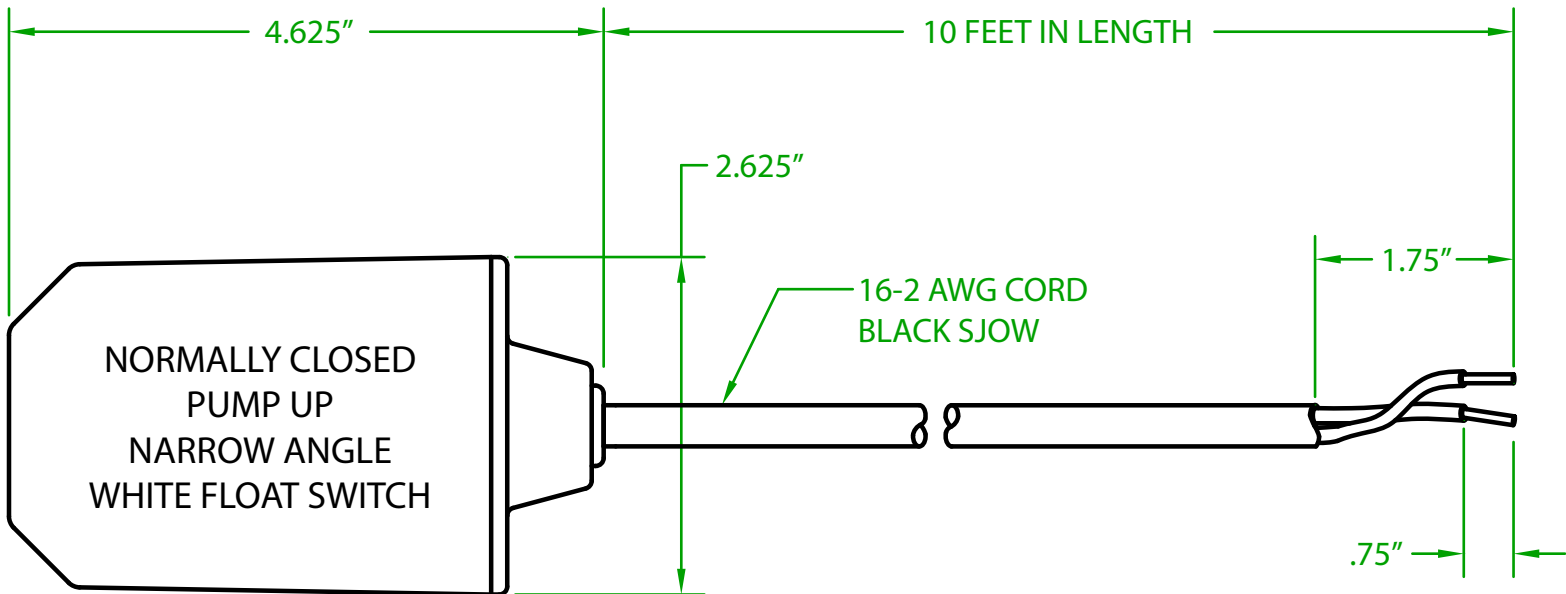

MERCURY DISPLACEMENT INDUSTRIES, INC.

Post Office Box 710 - U.S. 12 East - Edwardsburg, Michigan 49112-0710

Phone (269) 663-8574 - Fax (269) 663-2924

(800) 634-4077

KW2CW1000

MECHANICAL SWITCH

TETHERLESS/INTERNALLY WEIGHTED FLOAT SWITCH

OPERATING ANGLE: TETHERLESS/INTERNALLY WEIGHTED
CONTACTS OPEN @ 25° ABOVE HORIZONTAL
CONTACTS CLOSE @ 10° BELOW HORIZONTAL

SWITCHING DIFFERENTIAL: 3.50"

ELECTRICAL RATINGS: 1/4 H.P. @ 120/240 VAC
10 AMPS @ 120/240 VAC 34.8 LRA