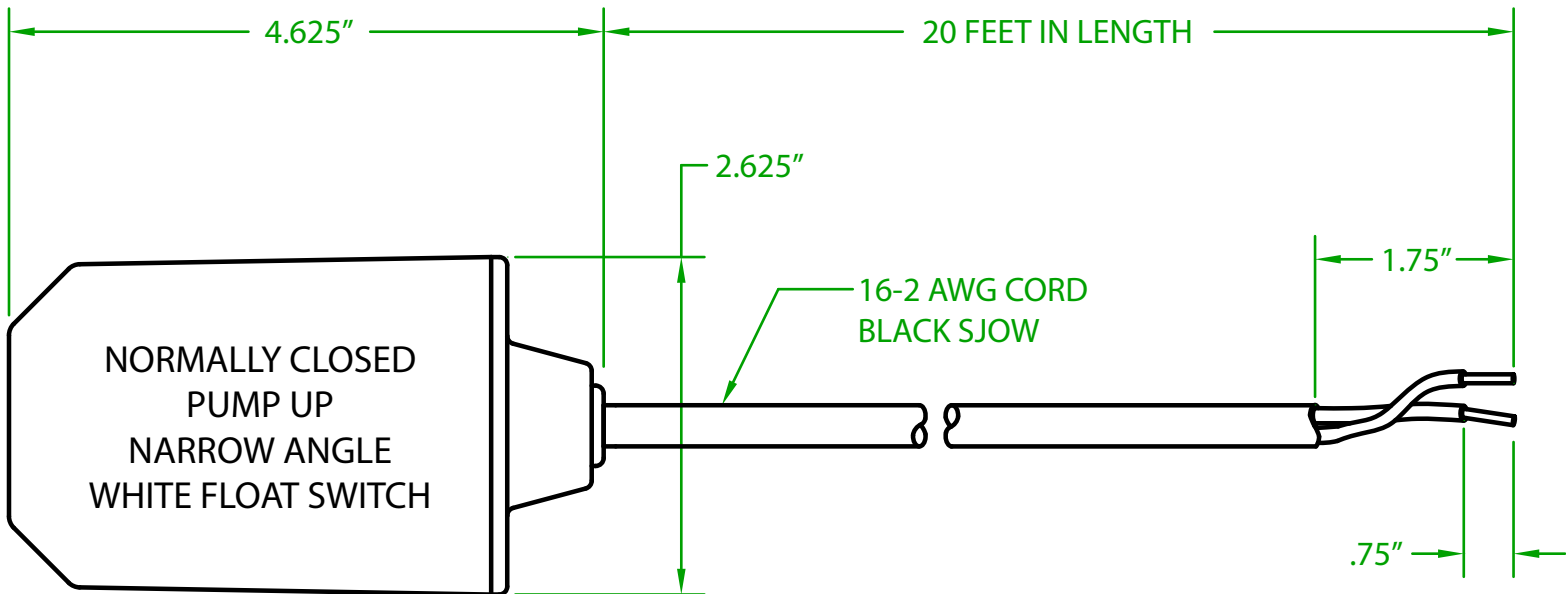

MERCURY DISPLACEMENT INDUSTRIES, INC.

Post Office Box 710 - U.S. 12 East - Edwardsburg, Michigan 49112-0710

Phone (269) 663-8574 - Fax (269) 663-2924

(800) 634-4077

KW2CW2000

MECHANICAL SWITCH

TETHERLESS/INTERNALLY WEIGHTED FLOAT SWITCH

OPERATING ANGLE: TETHERLESS/INTERNALLY WEIGHTED
CONTACTS OPEN @ 25° ABOVE HORIZONTAL
CONTACTS CLOSE @ 10° BELOW HORIZONTAL

SWITCHING DIFFERENTIAL: 3.50"

ELECTRICAL RATINGS: 1/4 H.P. @ 120/240 VAC
10 AMPS @ 120/240 VAC 34.8 LRA