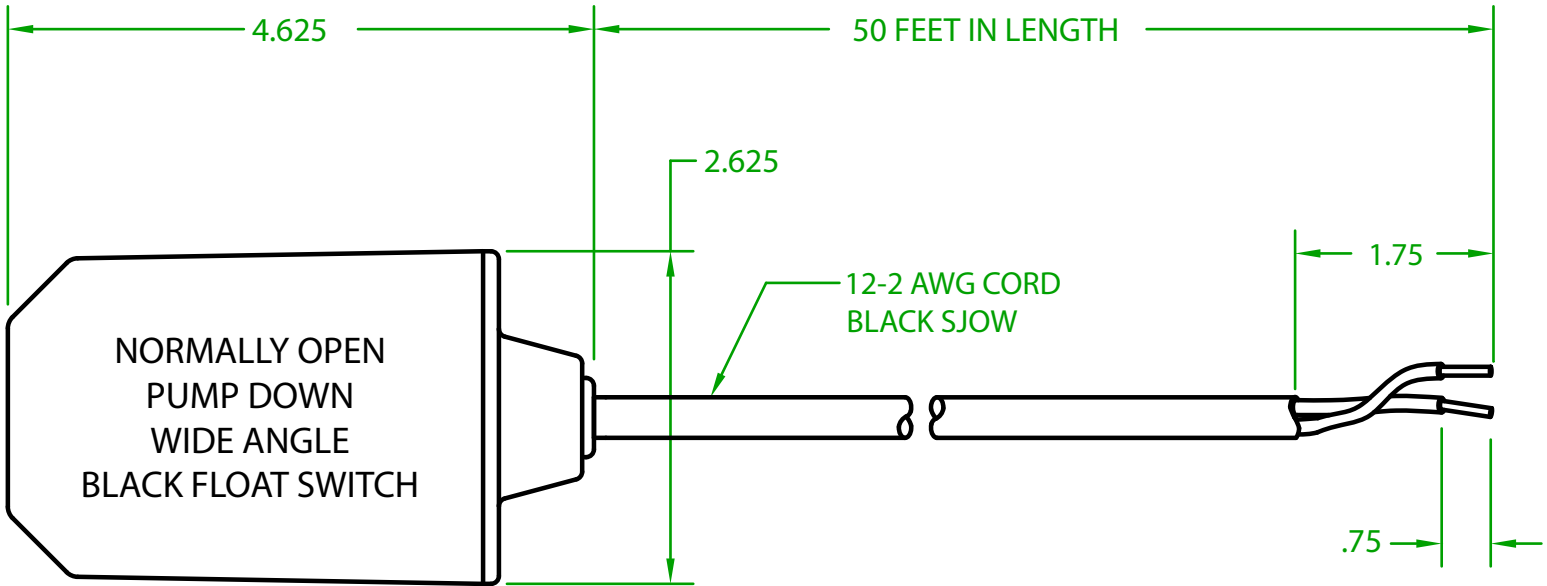

MERCURY DISPLACEMENT INDUSTRIES, INC.

Post Office Box 710 - U.S. 12 East - Edwardsburg, Michigan 49112-0710

Phone (269) 663-8574 - Fax (269) 663-2924

(800) 634-4077

LF2OP5000

MECHANICAL FLOAT

OPERATING ANGLE 90°: CONTACTS CLOSED @ 45° ABOVE HORIZONTAL
CONTACTS OPEN @ 45° BELOW HORIZONTAL