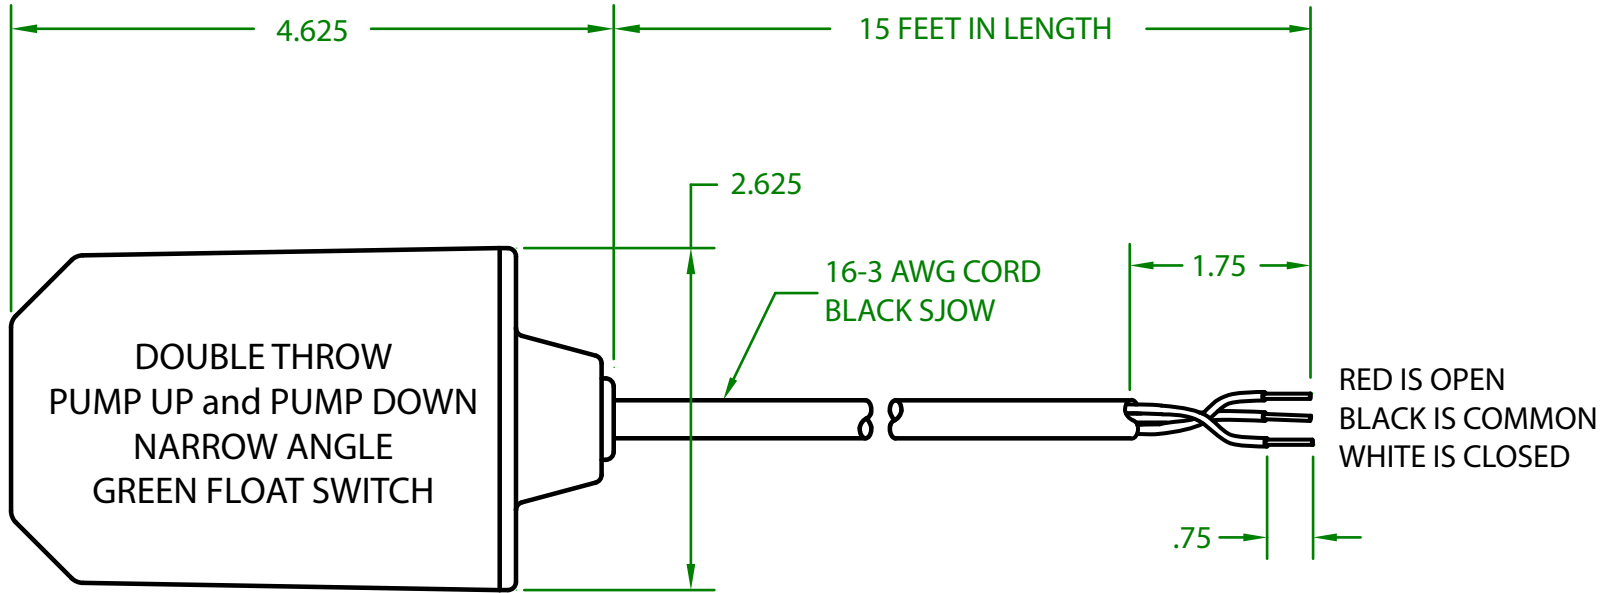

MERCURY DISPLACEMENT INDUSTRIES, INC.

Post Office Box 710 - U.S. 12 East - Edwardsburg, Michigan 49112-0710

Phone (269) 663-8574 - Fax (269) 663-2924

(800) 634-4077

NG2DW1500

MECHANICAL FLOAT

OPERATING ANGLE: SWITCHES @ 25° ABOVE AND 10° BELOW HORIZONTAL

ELECTRICAL RATINGS: 1/4 H.P. @ 120/240 VAC
10 AMPS @ 120/240 VAC 34.8 LRA

FLOAT MATERIAL: A.B.S.

J.J.S. September 25, 2013

Rev. 04-04-24

Contactors - Relays - Switches

<http://www.mdious.com>