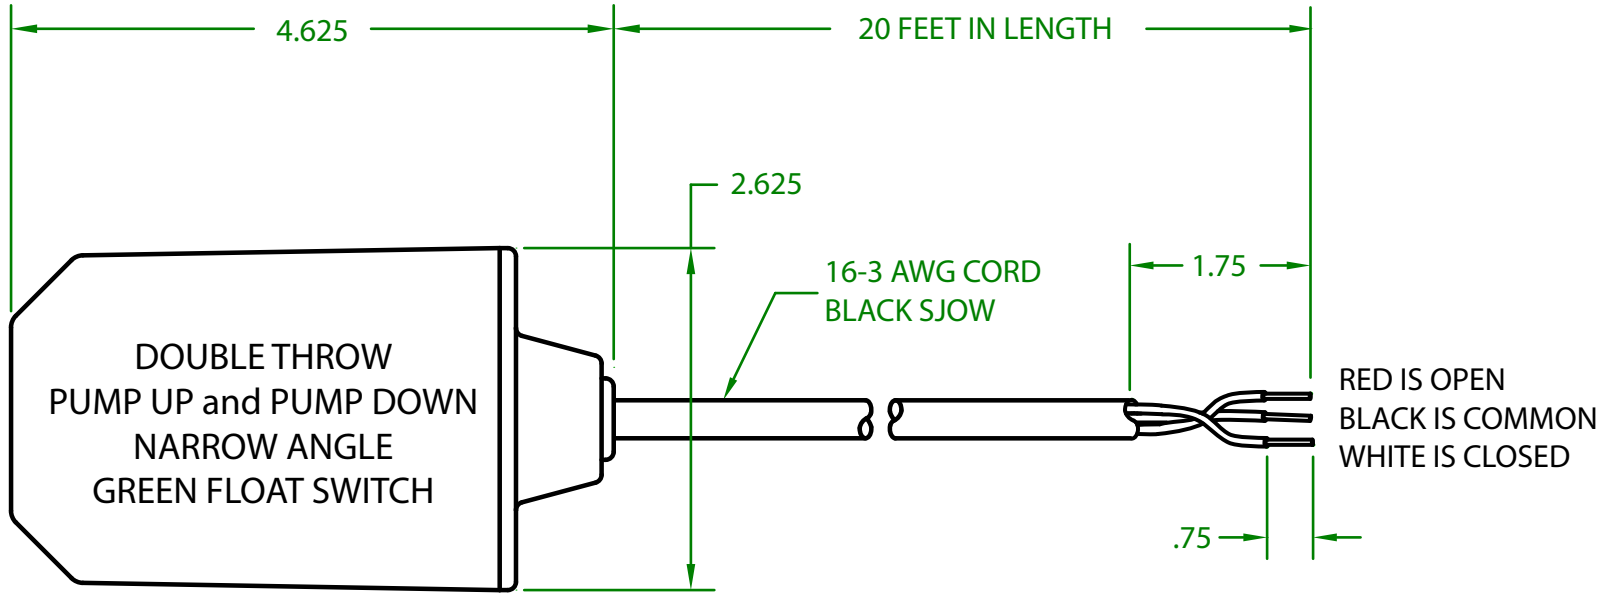

## NG2DW2000

MECHANICAL FLOAT

OPERATING ANGLE: SWITCHES @ 25° ABOVE AND 10° BELOW HORIZONTAL

ELECTRICAL RATINGS: 1/4 H.P. @ 120/240 VAC  
10 AMPS @ 120/240 VAC 34.8 LRA

FLOAT MATERIAL: A.B.S.

J.J.S. April 16, 2020