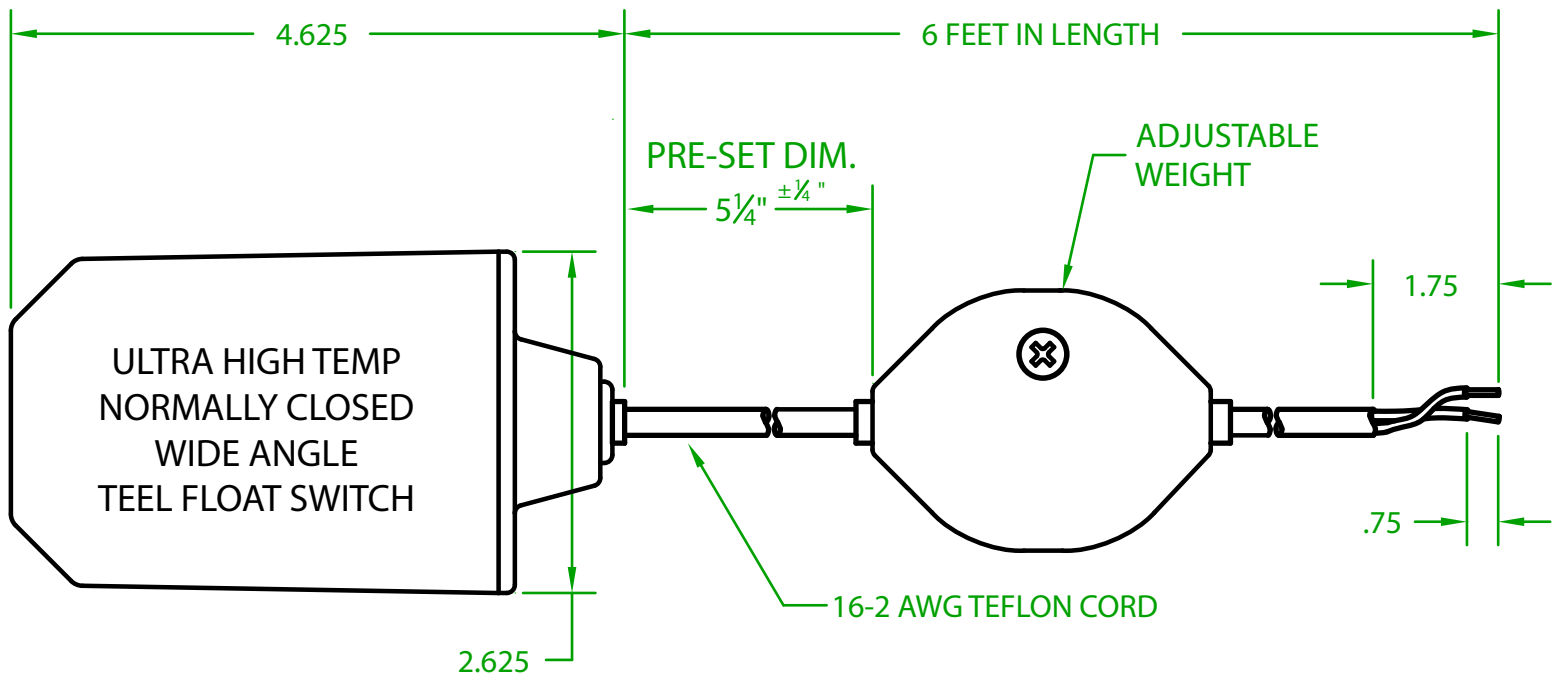

PT3CT0600 W

OPERATING ANGLE 60°: CONTACTS OPENS @ 60° ABOVE HORIZONTAL OR BEFORE.
CONTACTS CLOSE @ HORIZONTAL.

ELECTRICAL RATINGS: 1/2 H.P. 13 AMPS @ 120/240 VAC. 58.8 LRA

FLOAT MATERIAL: 1010 POLYCARBONATE/A.B.S. ALLOY

TEMPERATURE RATING: 225°F/107°C

J.J.S. AUGUST 21, 2008

REVISED: MAY 26, 2011

REVISED: January 26, 2018

Contactors - Relays - Switches

<http://www.mdious.com>