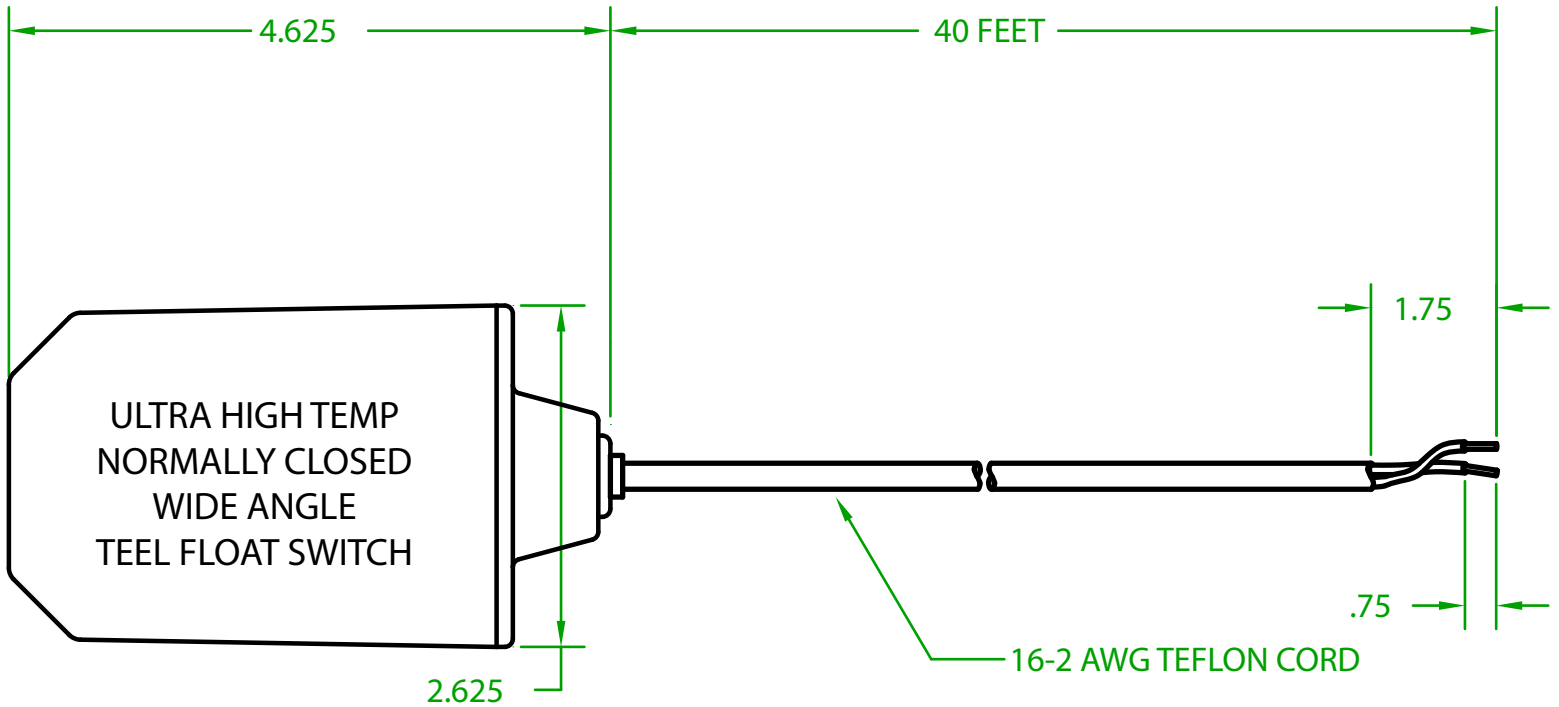

PT3CT4000

OPERATING ANGLE 60°: CONTACTS OPENS @ 60° ABOVE HORIZONTAL OR BEFORE.
CONTACTS CLOSE @ HORIZONTAL.

ELECTRICAL RATINGS: 1/2 H.P. 13 AMPS @ 120/240 VAC. 58.8 LRA

FLOAT MATERIAL: 1010 POLYCARBONATE/A.B.S. ALLOY

TEMPERATURE RATING: 225°F/107°C

PT3CT4000

J.J.S. March 02, 2015

Contactors - Relays - Switches

<http://www.mdius.com>