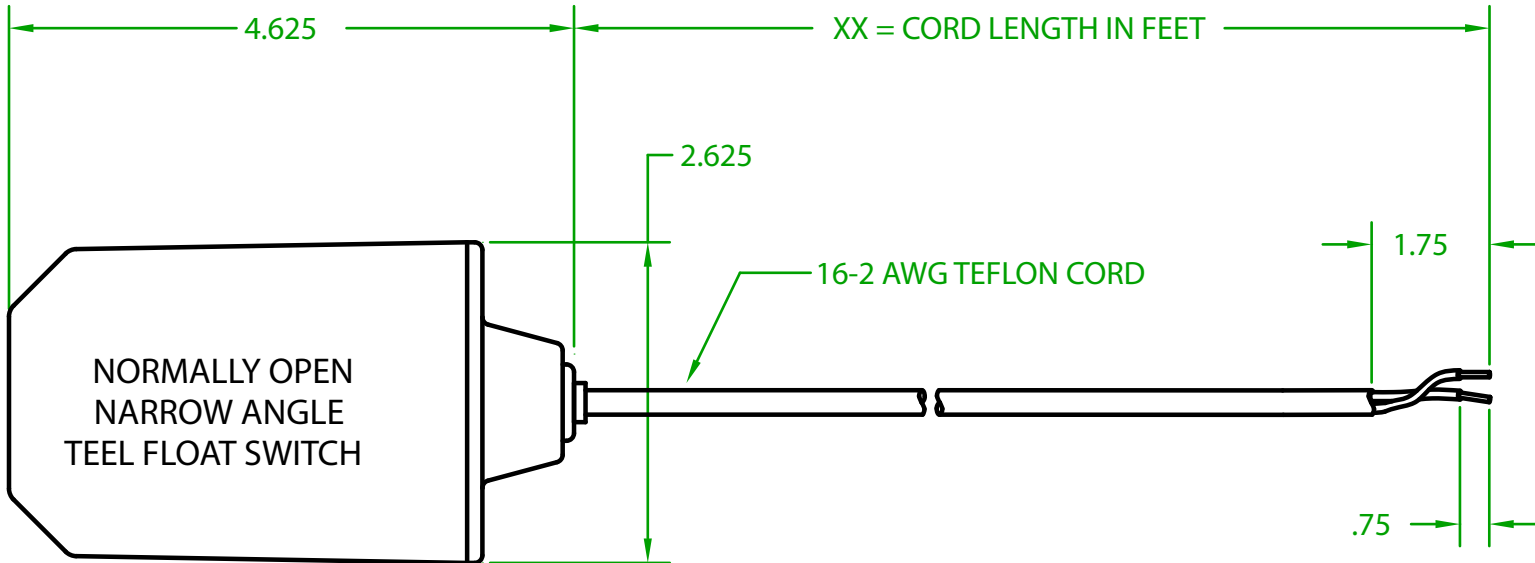

## PT30TXX00

OPERATING ANGLE: CONTACTS CLOSE @ 60° ABOVE HORIZONTAL OR BEFORE.  
CONTACTS RE-OPENS @ HORIZONTAL.

ELECTRICAL RATINGS: 1/2 H.P. 13 AMPS @ 120/240 VAC. 58.8 LRA

FLOAT MATERIAL: 1010 POLYCARBONATE/ABS ALLOY