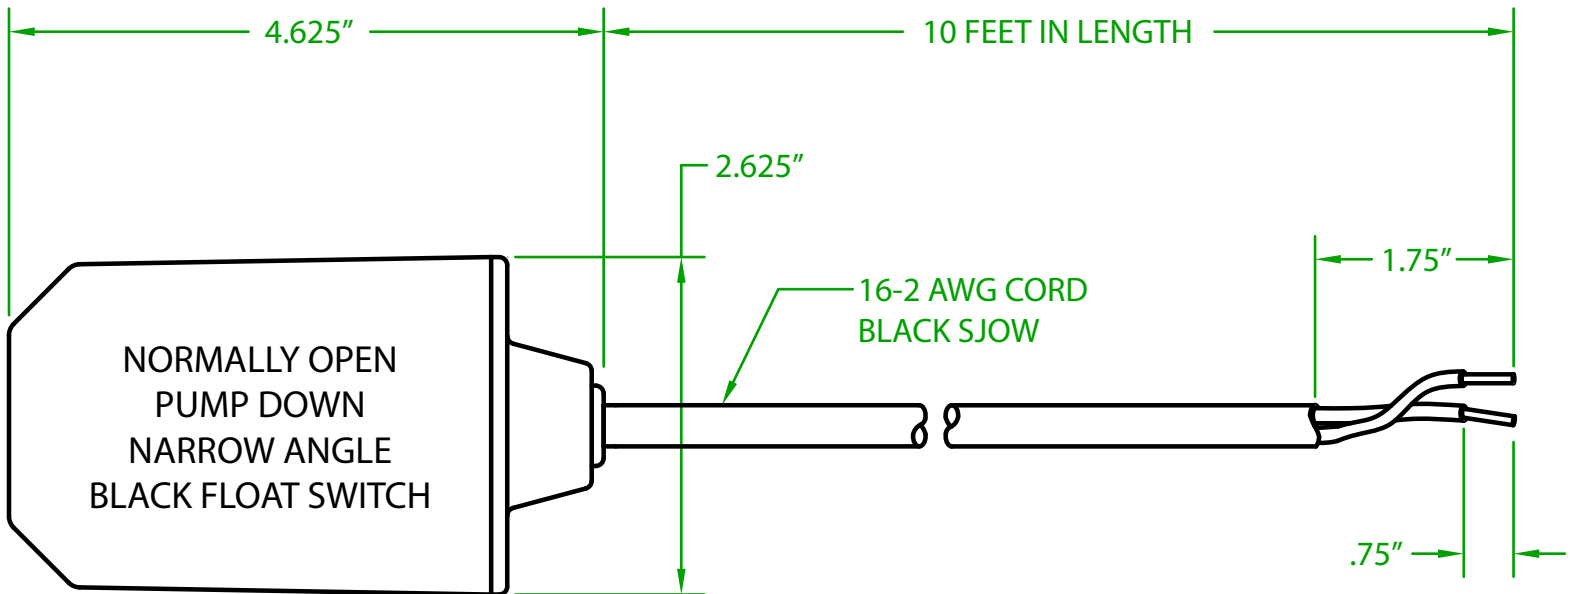

#### TETHERLESS/INTERNALLY WEIGHTED FLOAT SWITCH

OPERATING ANGLE: TETHERLESS/INTERNALLY WEIGHTED  
CONTACTS CLOSED @ 25° OR BEFORE ABOVE HORIZONTAL  
CONTACTS OPEN ON RETURN TO HORIZONTAL

SWITCHING DIFFERENTIAL: 3.50"