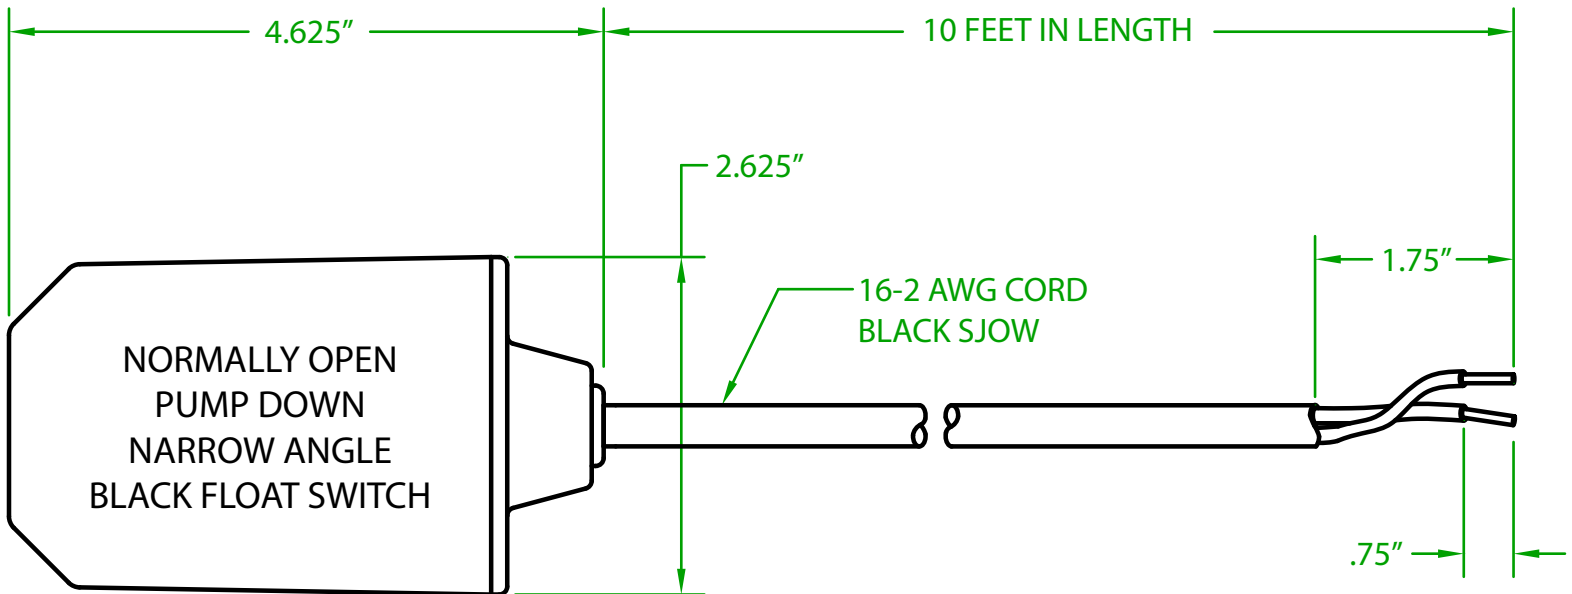

#### TETHERLESS/INTERNALLY WEIGHTED FLOAT SWITCH

OPERATING ANGLE: TETHERLESS/INTERNALLY WEIGHTED  
 CONTACTS CLOSED @ 25° OR BEFORE ABOVE HORIZONTAL  
 CONTACTS OPEN ON RETURN TO HORIZONTAL

SWITCHING DIFFERENTIAL: 3.50"