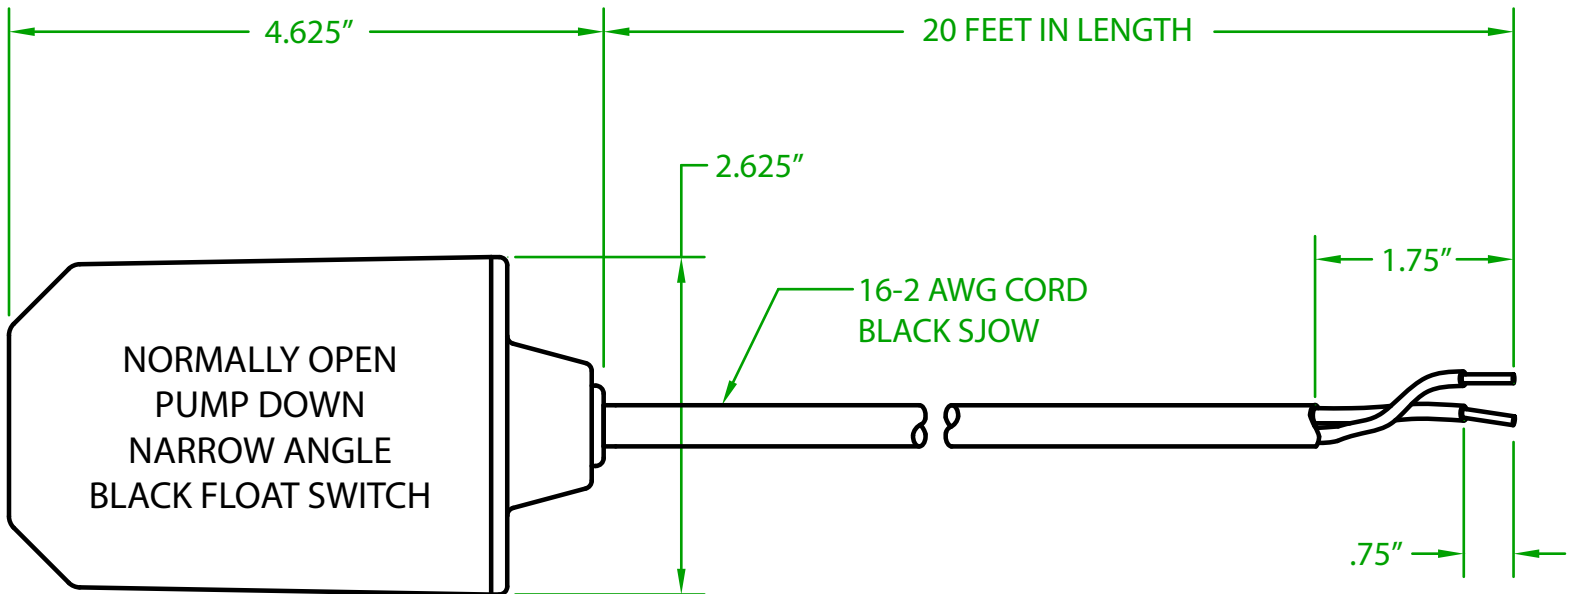

MERCURY DISPLACEMENT INDUSTRIES, INC.

Post Office Box 710 - U.S. 12 East - Edwardsburg, Michigan 49112-0710

Phone (269) 663-8574 - Fax (269) 663-2924

(800) 634-4077

RW2CW2000

MECHANICAL SWITCH

TETHERLESS/INTERNALLY WEIGHTED FLOAT SWITCH

OPERATING ANGLE: TETHERLESS/INTERNALLY WEIGHTED
CONTACTS CLOSED @ 25° OR BEFORE ABOVE HORIZONTAL
CONTACTS OPEN ON RETURN TO HORIZONTAL

SWITCHING DIFFERENTIAL: 3.50"

ELECTRICAL RATINGS: 1/2 H.P. @ 120/240 VAC
13 AMPS @ 120/240 VAC 58.8 LRA