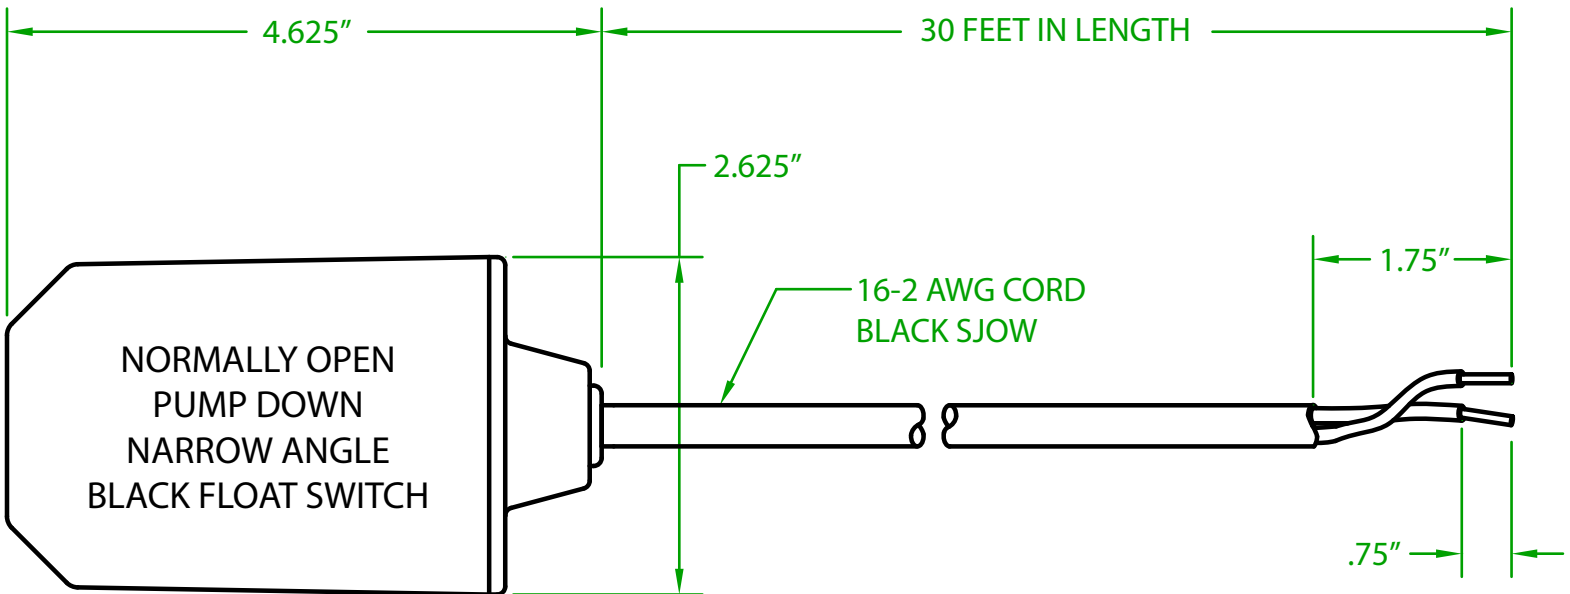

#### TETHERLESS/INTERNALLY WEIGHTED FLOAT SWITCH

OPERATING ANGLE: TETHERLESS/INTERNALLY WEIGHTED  
 CONTACTS CLOSED @ 25° OR BEFORE ABOVE HORIZONTAL  
 CONTACTS OPEN ON RETURN TO HORIZONTAL

SWITCHING DIFFERENTIAL: 3.50"