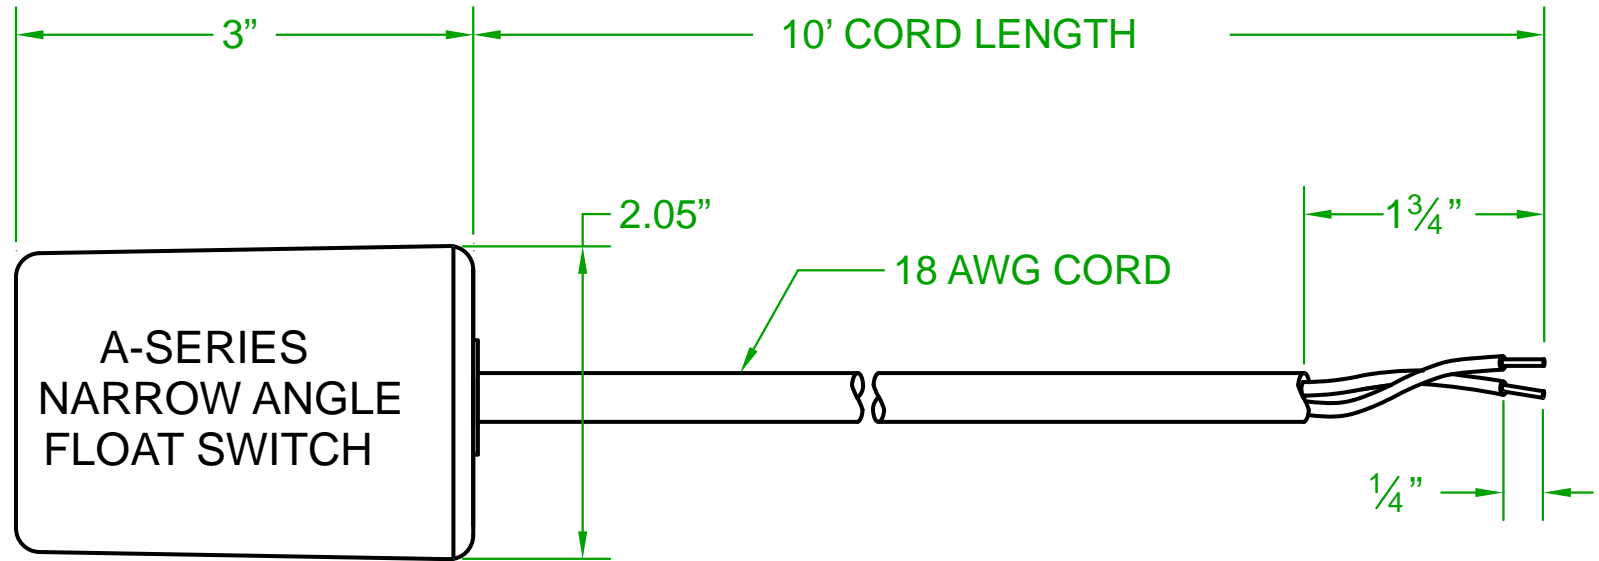

OPERATING ANGLE: CONTACTS CLOSE @ 5° OR BEFORE.
CONTACTS OPEN @ 5° BELOW HORIZONTAL.

RATINGS: 1 AMP @ 120 VAC.

MATERIAL: ABS

MATERIAL TEMPERATURE: 180°F/82°C

J.J.S. AUGUST 15, 2013

Contactors - Relays - Switches

<http://www.mdious.com>