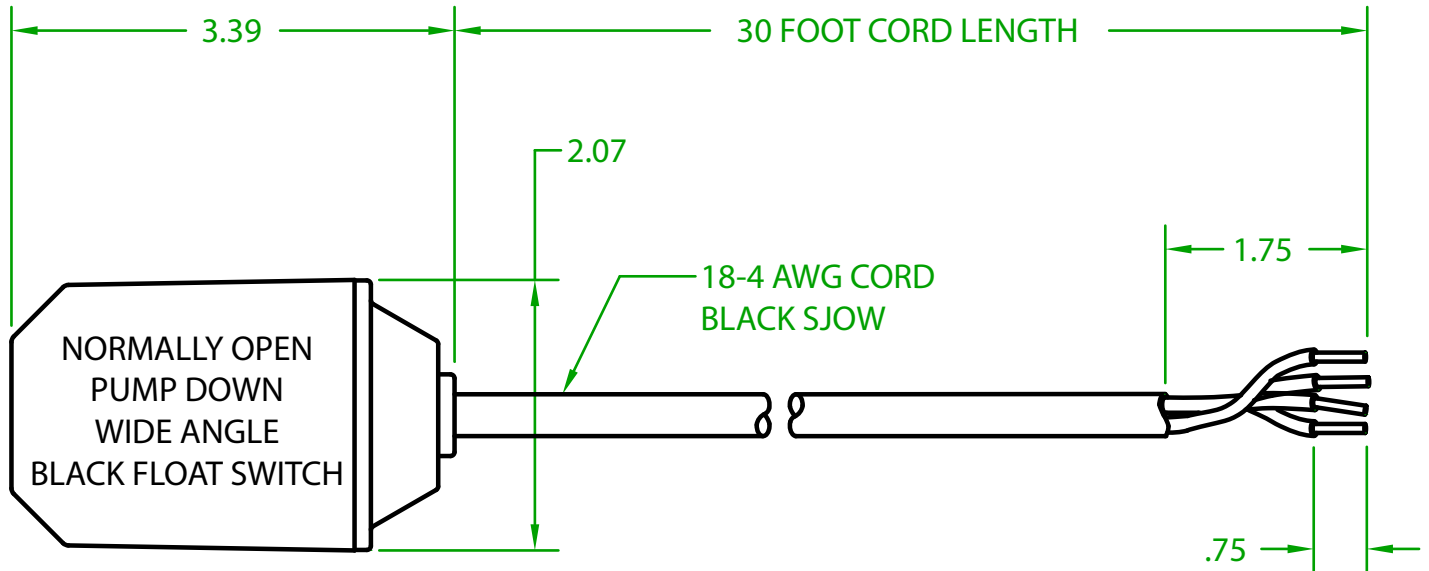

## SF2AY3000

SMALL MECHANICAL FLOAT  
DOUBLE POLE - SINGLE THROW (DPST)

OPERATING ANGLE: FLOAT HANGING DOWN CONTACTS ARE CLOSED  
CONTACTS CLOSED @ 45° ABOVE HORIZONTAL  
CONTACTS OPEN @ 45° BELOW HORIZONTAL

ELECTRICAL RATINGS: 5 AMPS @ 120/240 VAC  
5 AMPS @ 30 VDC

FLOAT MATERIAL: A.B.S.

POLE 1: RED & GREEN

POLE 2: WHITE & BLACK

J.J.S. May 08, 2020

Rev. A 04-04-24

Contactors - Relays - Switches

<http://www.mdius.com>