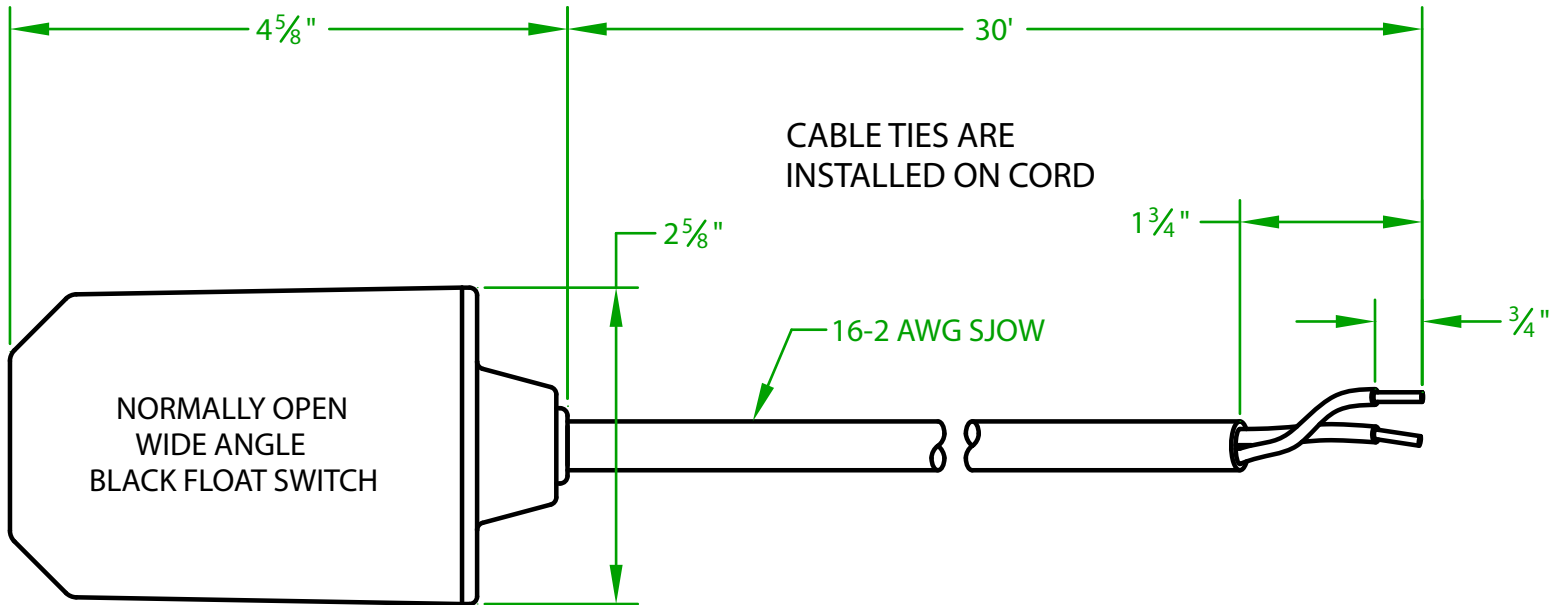

MERCURY DISPLACEMENT INDUSTRIES, INC.

Post Office Box 710 - U.S. 12 East - Edwardsburg, Michigan 49112-0710

Phone (269) 663-8574 - Fax (269) 663-2924

(800) 634-4077

SGF-5203R-30

GOLD PLATED SWITCH

COMMONLY USED IN INTRINSICALLY SAFE APPS.

OPERATING ANGLE 90°: CONTACTS CLOSE @ 45° ABOVE HORIZONTAL.

CONTACTS OPEN @ 45° BELOW HORIZONTAL.

ELECTRICAL RATINGS: 160 MICROAMPS TO 100 MILLIAMPS

FLOAT MATERIAL: A.B.S.

J.J.S. OCTOBER 21, 2008

REV. A 10-20-09