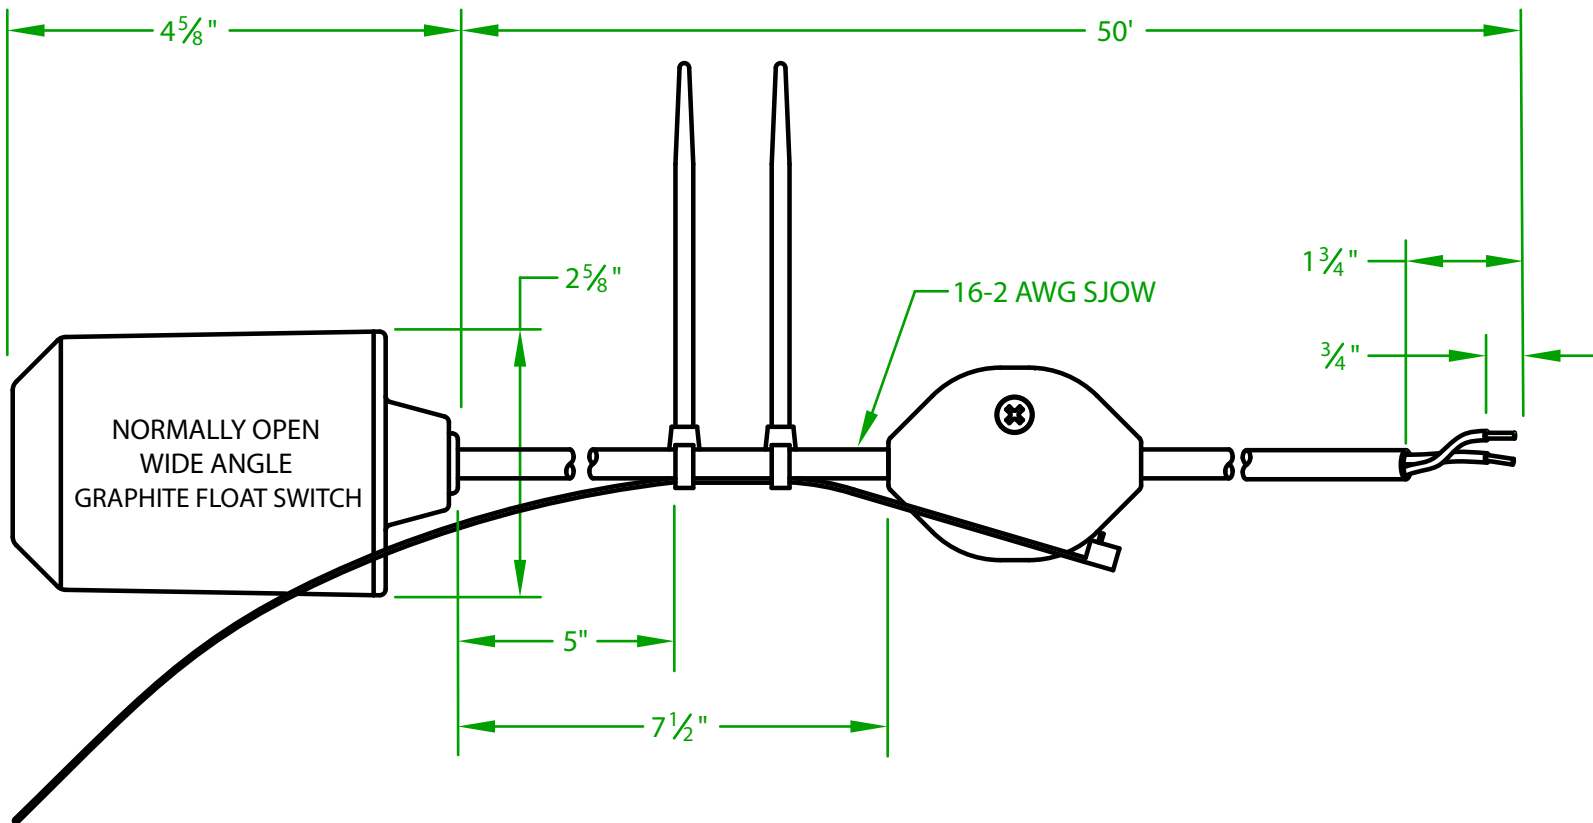

MERCURY DISPLACEMENT INDUSTRIES, INC.

Post Office Box 710 - U.S. 12 East - Edwardsburg, Michigan 49112-0710

Phone (269) 663-8574 - Fax (269) 663-2924

(800) 634-4077

SGF-5206R-50

GOLD PLATED SWITCH

COMMONLY USED IN INTRINSICALLY SAFE APPS.

OPERATING ANGLE 90°: CONTACTS OPEN @ 45° ABOVE HORIZONTAL.
CONTACTS CLOSE @ 45° BELOW HORIZONTAL.

ELECTRICAL RATINGS: 160 MICROAMPS TO 100 MILLIAMPS

FLOAT MATERIAL: A.B.S.

J.J.S. MARCH 26, 2012

REVISED: 11-20-12