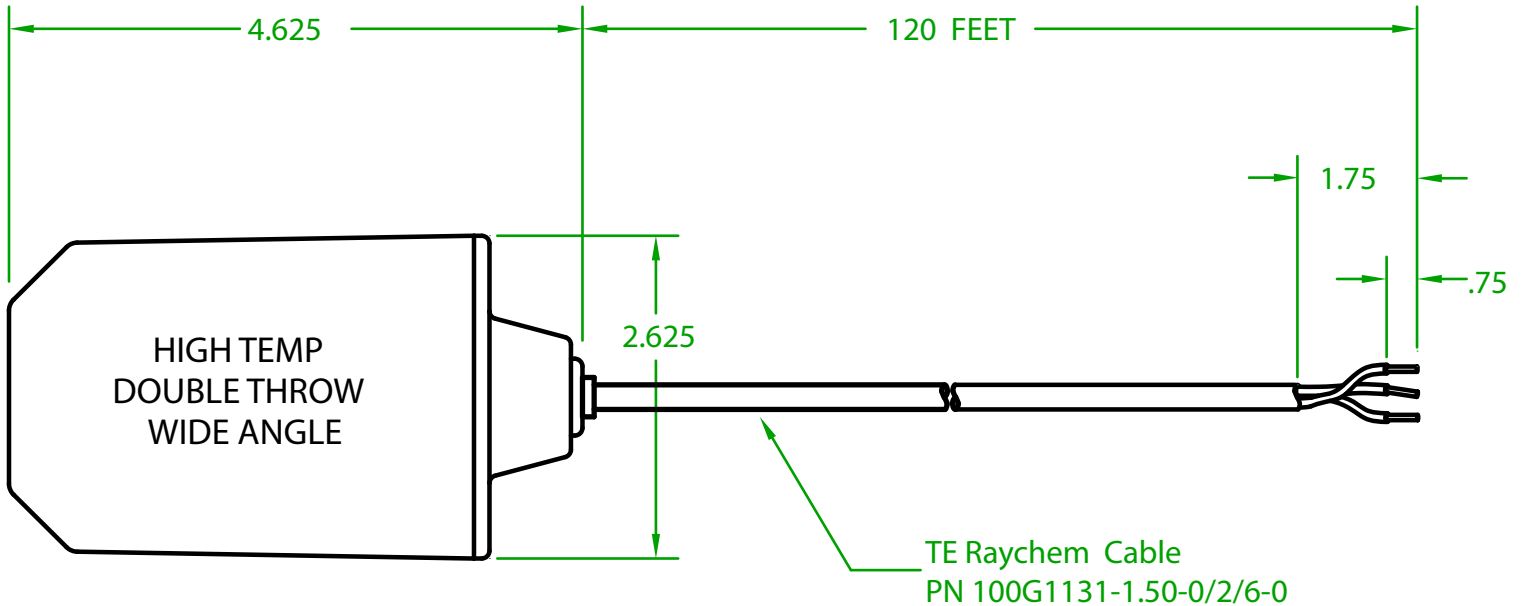

OPERATING ANGLE 90°: SWITCHES @ 45° ABOVE AND 45° BELOW HORIZONTAL.

@ 45° ABOVE HORIZONTAL:

(RED IS CLOSED / WHITE IS OPEN)

@ 45° BELOW HORIZONTAL: (NORMAL POSITION)

(RED IS OPEN / WHITE IS CLOSED)

ELECTRICAL RATINGS: 1/2 H.P. 13 AMPS @ 120/240 VAC. 58.8 LRA

FLOAT MATERIAL: 1010 POLYCARBONATE/A.B.S. ALLOY

TEMPERATURE RATING: 225°F/107°C

W.E.B. APRIL 26, 2013

Contactors - Relays - Switches

<http://www.mdius.com>