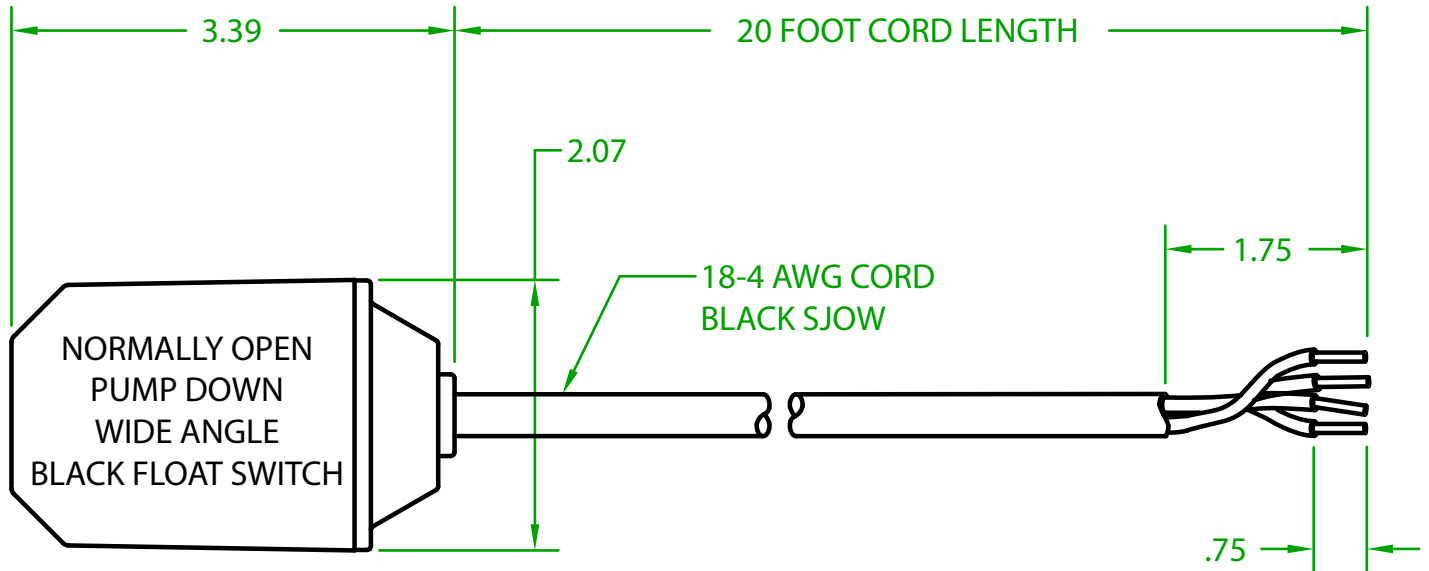

## SSF-5363-20

SMALL MECHANICAL FLOAT  
DOUBLE POLE - SINGLE THROW (DPST)

OPERATING ANGLE: FLOAT HANGING DOWN CONTACTS ARE CLOSED  
CONTACTS CLOSED @ 45° ABOVE HORIZONTAL  
CONTACTS OPEN @ 45° BELOW HORIZONTAL

ELECTRICAL RATINGS: 5 AMPS @ 120/240 VAC  
5 AMPS @ 30 VDC

FLOAT MATERIAL: A.B.S.

POLE 1: RED & GREEN

POLE 2: WHITE & BLACK

J.J.S. July 25, 2014

Rev. A 04-30-18

Rev. B 04-04-24

Contactors - Relays - Switches