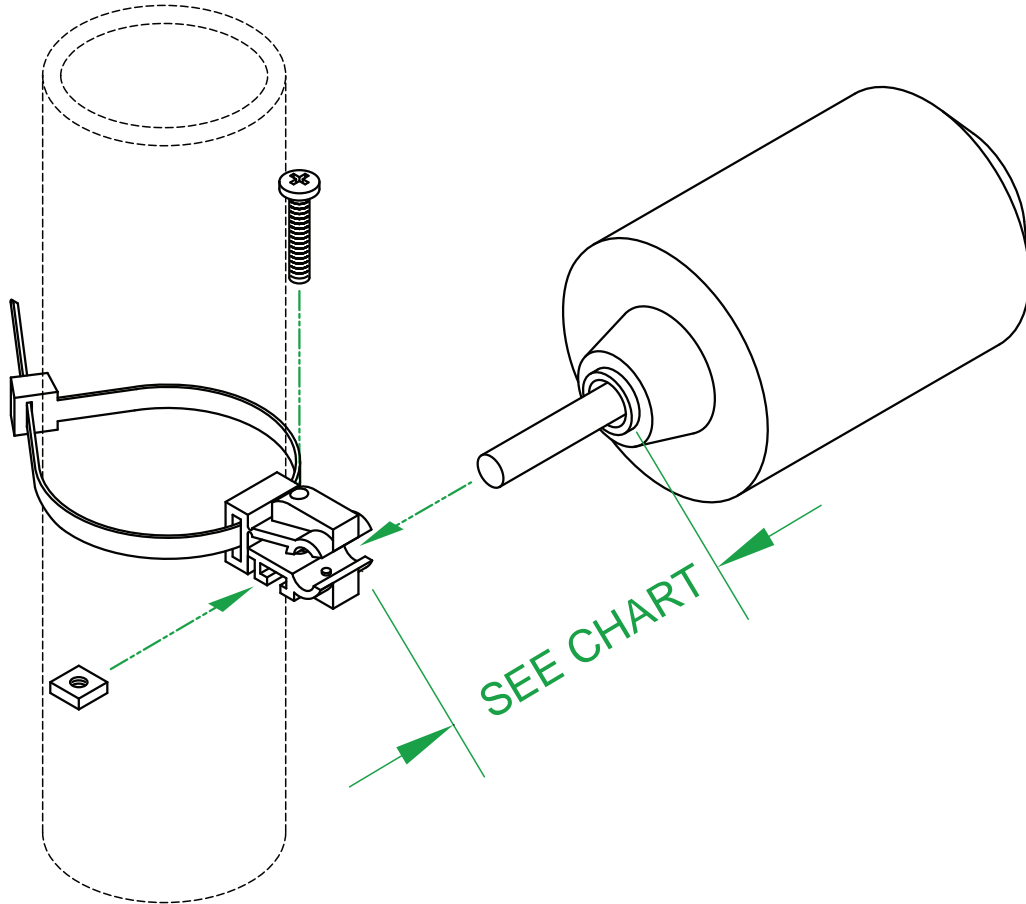

12-2	6 INCHES
14-3	5½ INCHES
14-2	4½ INCHES
16-3	4 INCHES
18-2, 18-3, 16-2	3½ INCHES
WIRE GUAGE	MINIMUM LENGTH

BASED ON SJOW CORD @ 65° F.

FLEXIBILITY OF WIRE VARIES

TEST IN ACTUAL APPLICATION TO VERIFY

Contactors - Relays - Switches