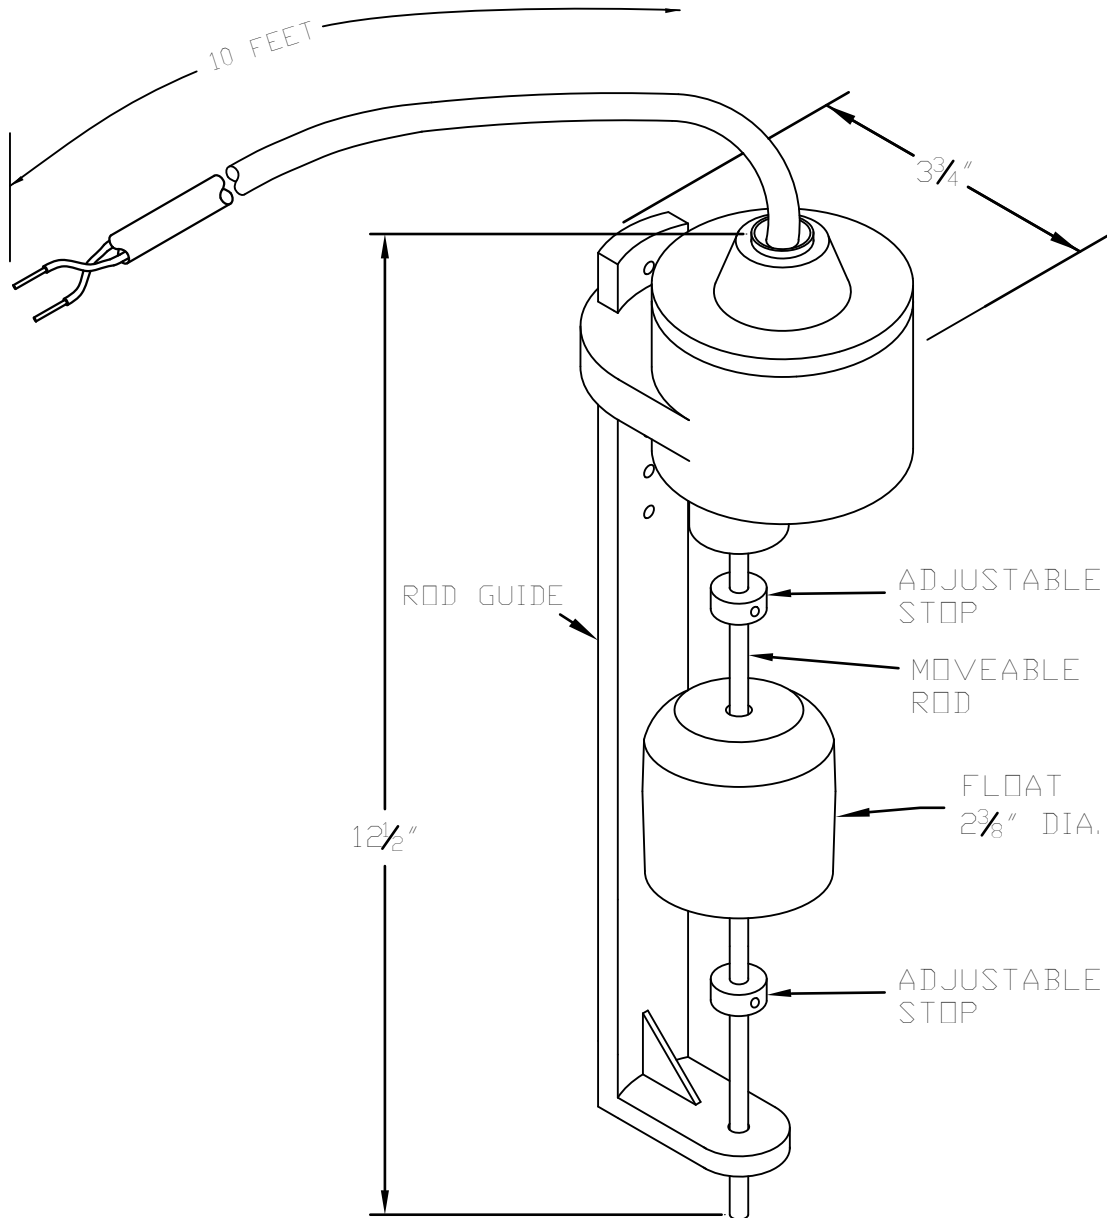

VS-12000R9L

RATINGS:

1/2 H.P. @ 120/240 V ⁵⁰/₆₀ Hz
13 AMP @ 120/240 V ⁵⁰/₆₀ Hz
NORMALLY OPEN

MATERIAL:

ABS HOUSING AND GUIDE,
FIBERGLASS ROD,
POLYPROPELENE FLOAT.
STAINLESS STEEL ROD STOPS,
SJOW/SJTOW CORD.

TEMPERATURE:

140° F / 60° C

Contactors - Relays - Switches

<http://www.mdius.com>

JANUARY 19, 2012

J.J.S.

Rev. A 12-21-16