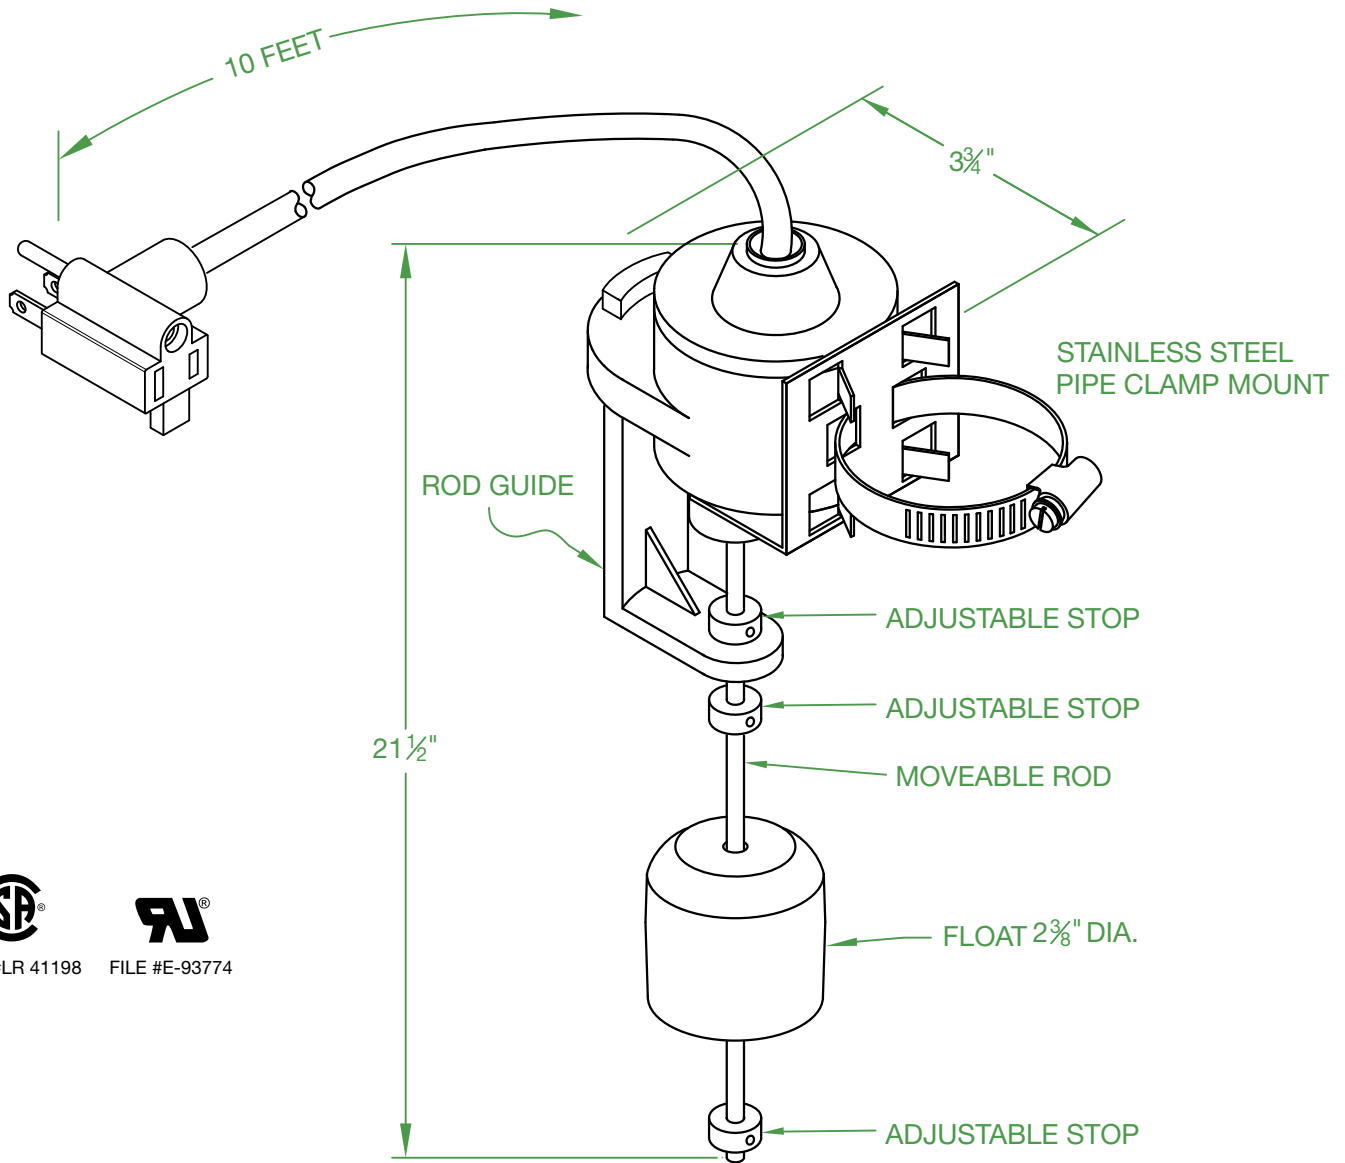

FILE #LR 41198

FILE #E-93774

RATINGS

1/2 H.P. @ 120/240V 50/60 Hz
13 AMPS @ 120/240V 50/60 Hz
NORMALLY OPEN

MATERIAL

ABS HOUSING AND GUIDE
FIBERGLASS ROD
POLYPROPELENE FLOAT
STAINLESS STEEL ROD STOPS
16-2 SJTOW/SJOW CORD

TEMPERATURE

140°F / 60°C

PUMPING RANGE

1" - 15"

September 11, 2017

J.J.S.

Contactors - Relays - Switches

<http://www.mdius.com>