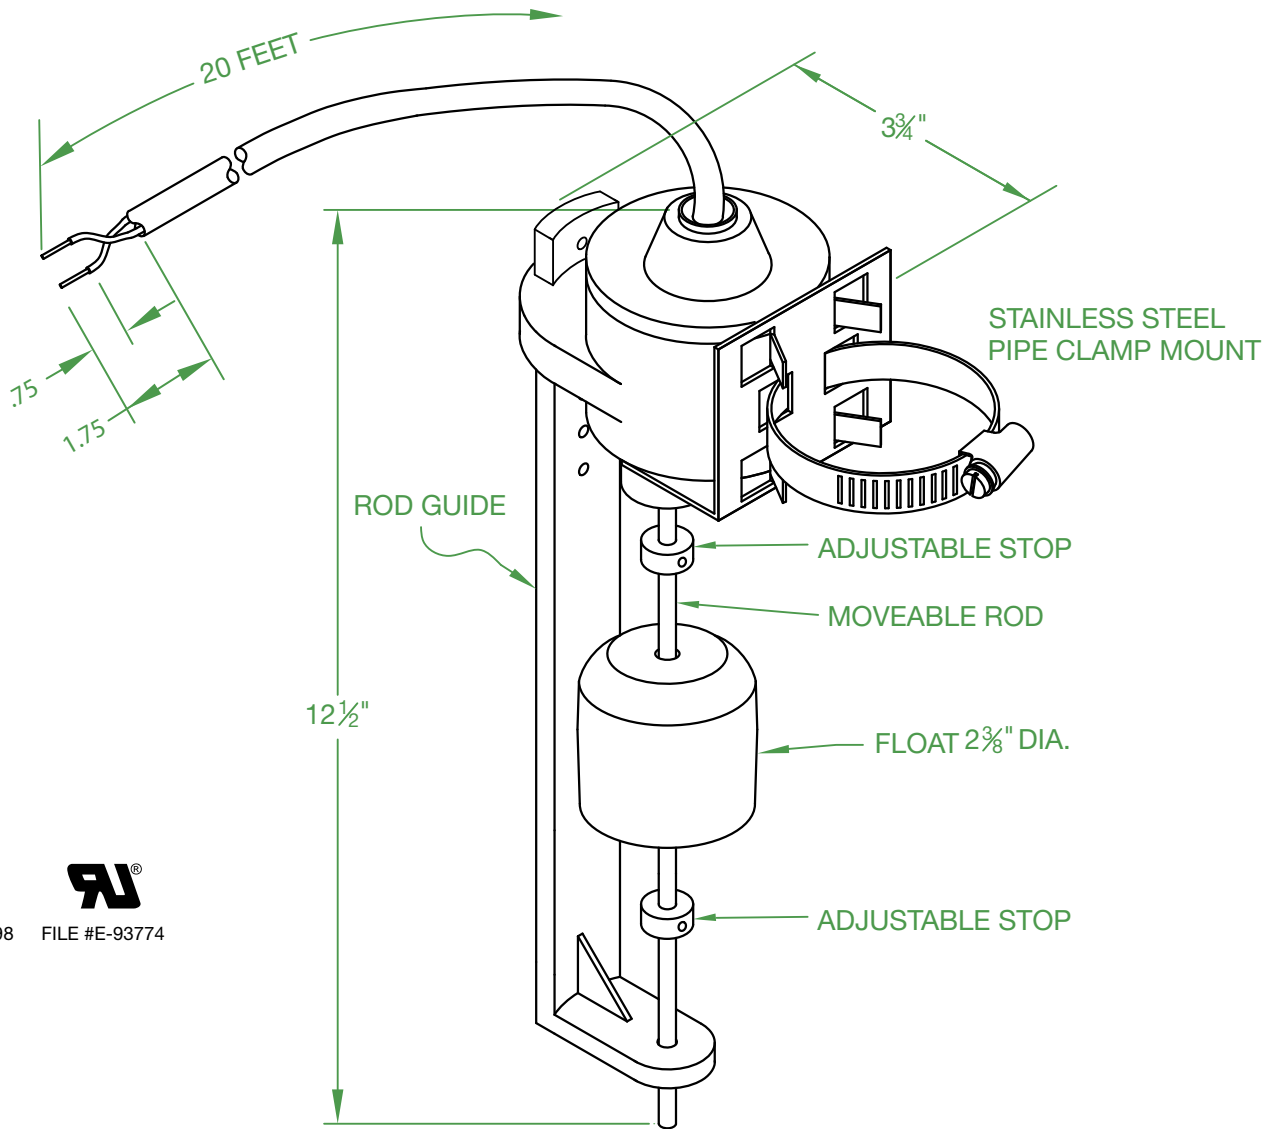

FILE #LR 41198

FILE #E-93774

RATINGS

1/2 H.P. @ 120/240V 50/60 Hz
13 AMPS @ 120/240V 50/60 Hz
NORMALLY OPEN

MATERIAL

ABS HOUSING AND GUIDE
FIBERGLASS ROD
POLYPROPELENE FLOAT
STAINLESS STEEL ROD STOPS
16-2 SJTOW/SJOW CORD

TEMPERATURE

140°F / 60°C

PUMPING RANGE

1" - 6"

September 12, 2017
Rev. A 04-19-18

J.J.S.

Contactors - Relays - Switches

<http://www.mdius.com>