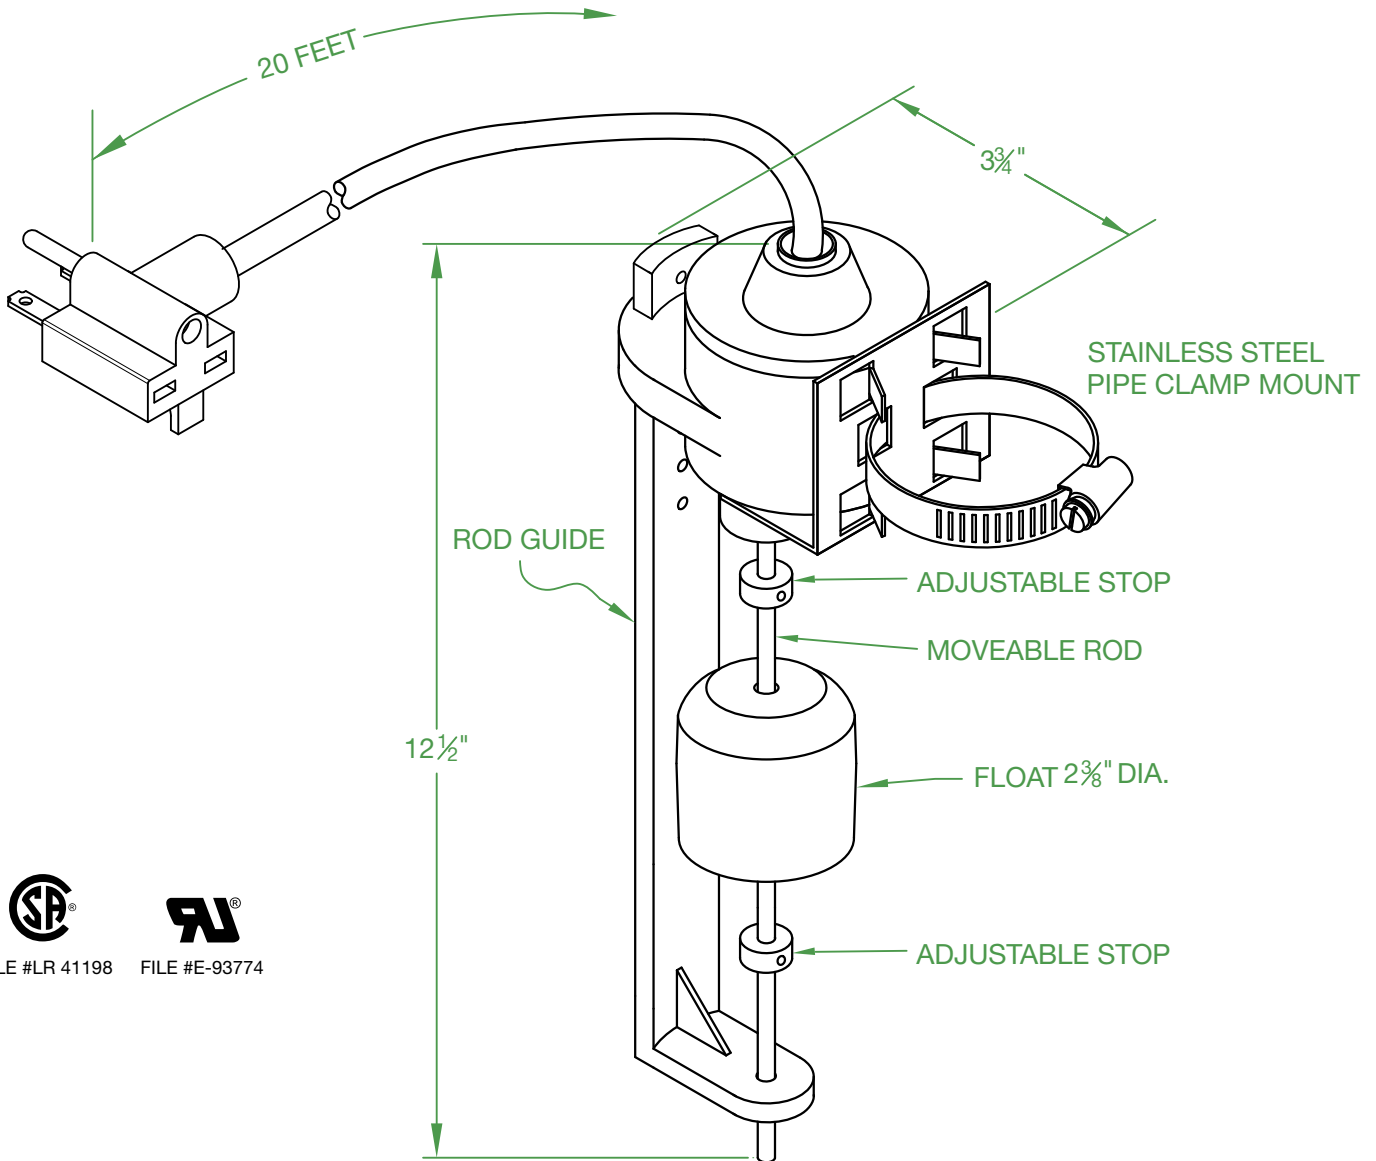

FILE #LR 41198

FILE #E-93774

RATINGS

1/2 H.P. @ 120/240V 50/60 Hz
13 AMPS @ 120/240V 50/60 Hz
NORMALLY OPEN

MATERIAL

ABS HOUSING AND GUIDE
FIBERGLASS ROD
POLYPROPELENE FLOAT
STAINLESS STEEL ROD STOPS
16-2 SJTOW/SJOW CORD

TEMPERATURE

140°F / 60°C

PUMPING RANGE

1" - 6"

September 12, 2017
Rev. A 04-19-18

J.J.S.

Contactors - Relays - Switches

<http://www.mdius.com>