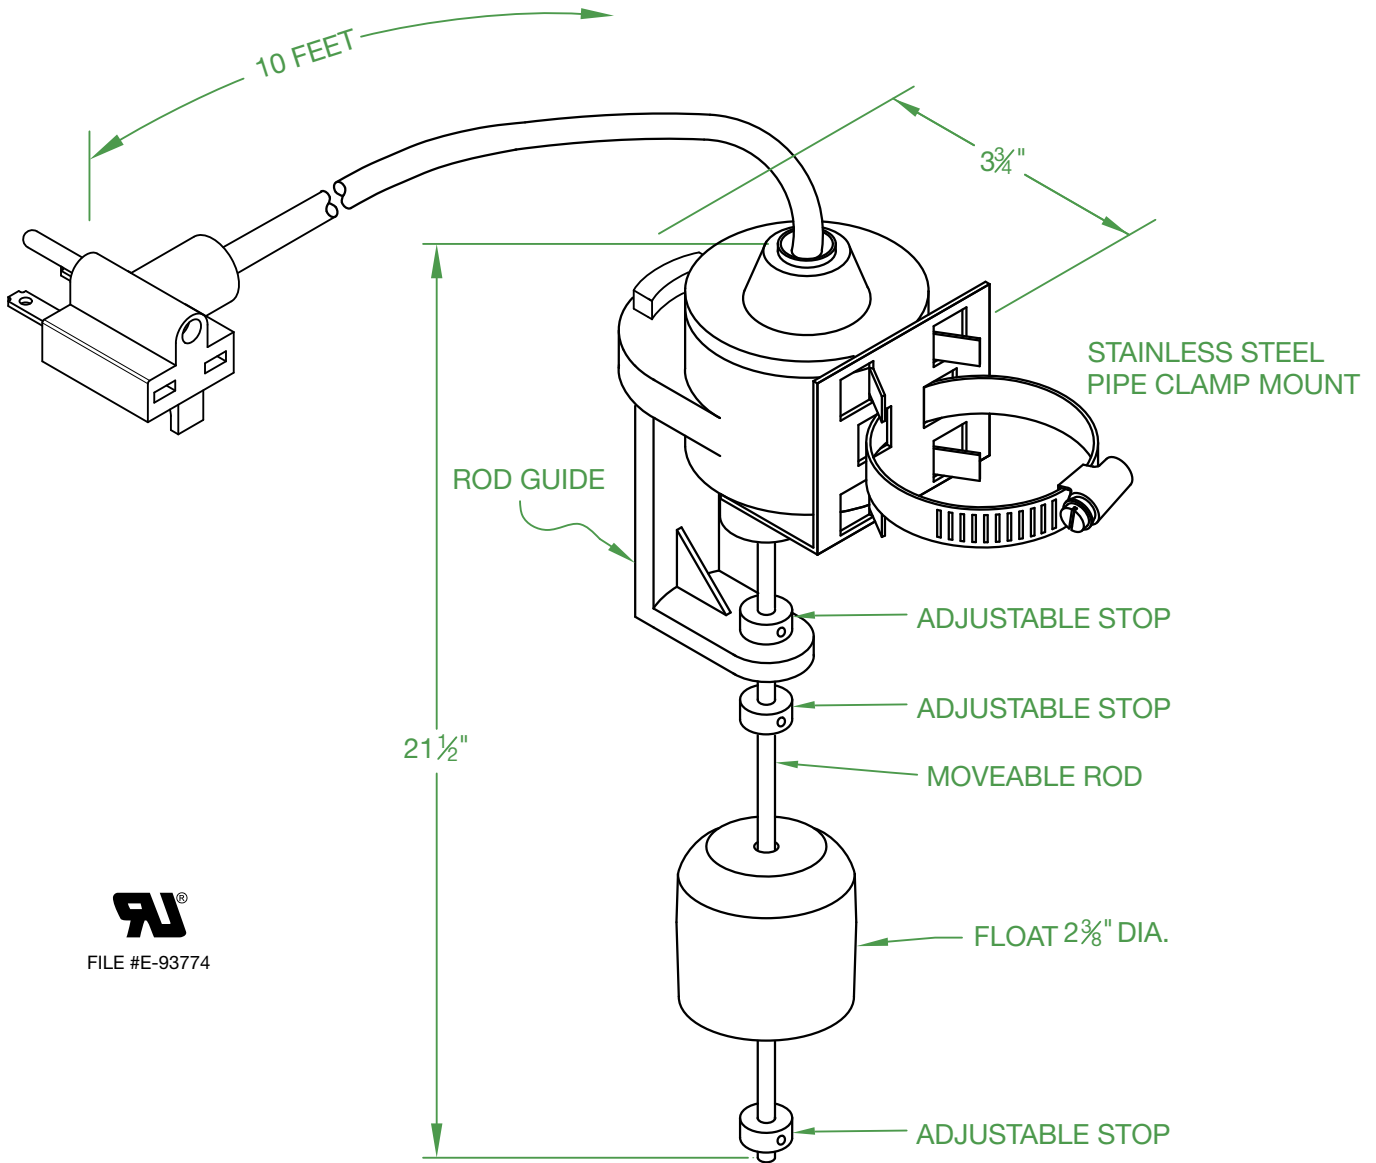

RATINGS

1/2 H.P. @ 240V 50/60 Hz
 13 AMPS @ 240V 50/60 Hz

MATERIAL

ABS HOUSING AND GUIDE
 FIBERGLASS ROD
 POLYPROPELENE FLOAT
 STAINLESS STEEL ROD STOPS
 16-2 SJTOW/SJOW CORD

TEMPERATURE

140°F / 60°C

PUMPING RANGE