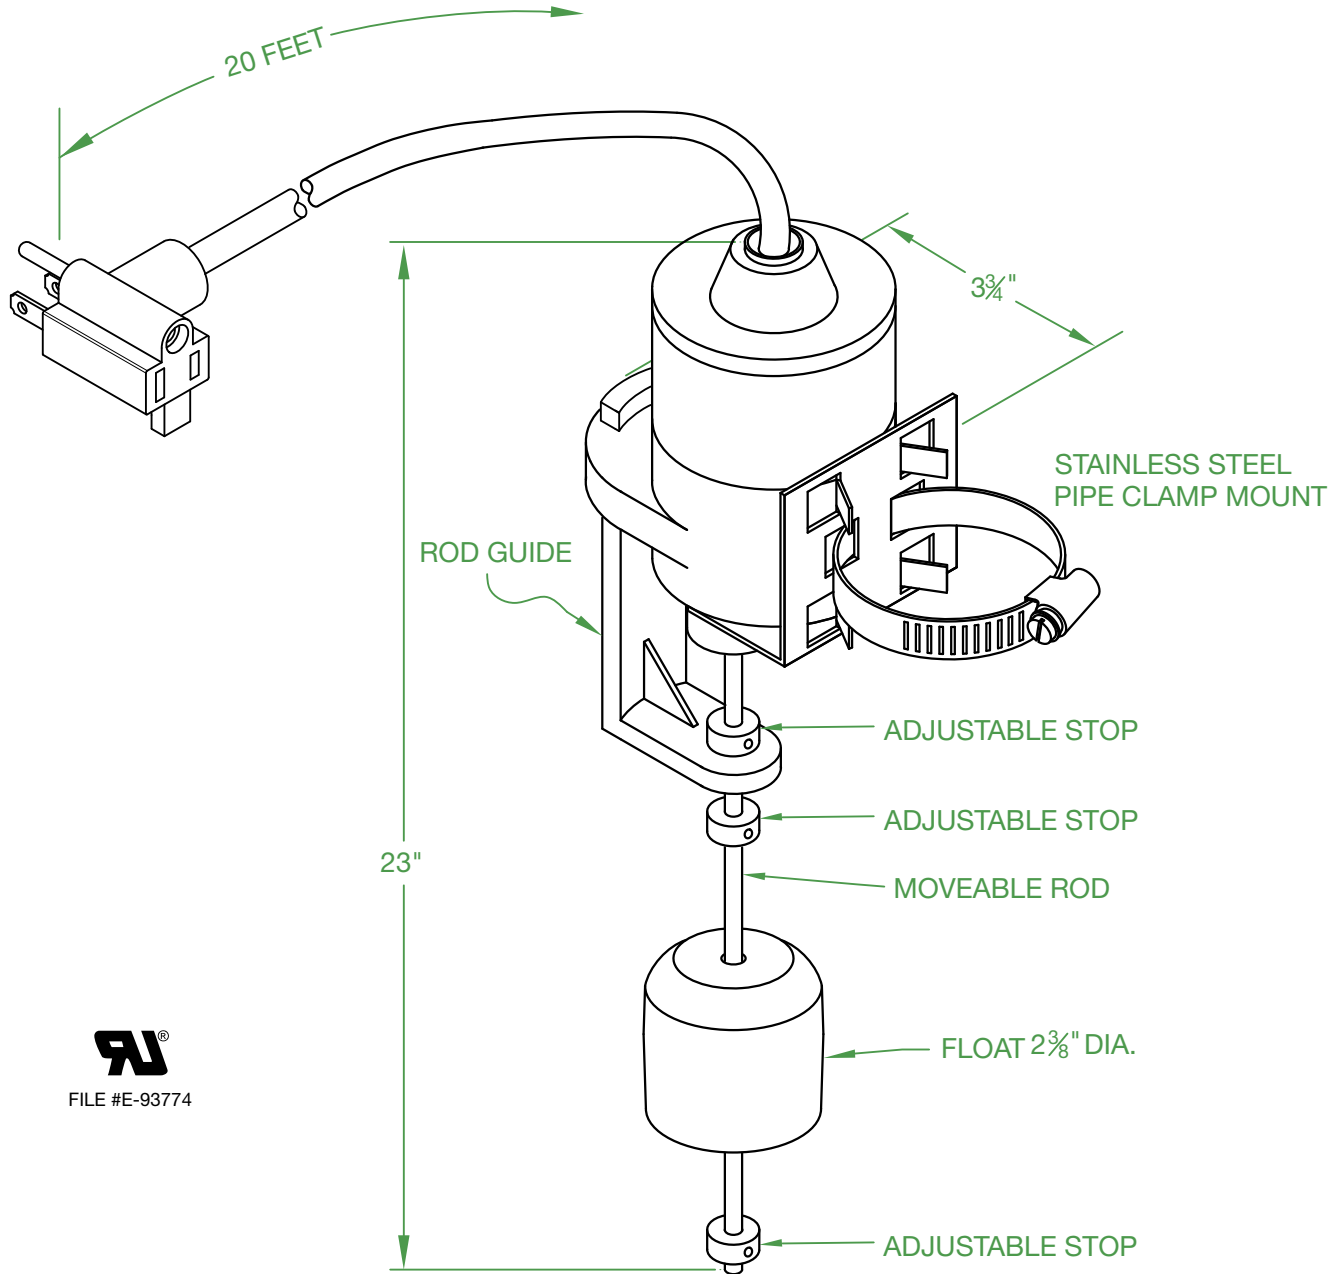

VSO1-240R1R18U-01

RATINGS

1 H.P. @ 120V 50/60 Hz
15 AMPS @ 120V 50/60 Hz
NORMALLY OPEN

MATERIAL

ABS HOUSING AND GUIDE
FIBERGLASS ROD
POLYPROPELENE FLOAT
STAINLESS STEEL ROD STOPS
14-3 SJOW CORD

TEMPERATURE

140° F / 60° C

PUMPING RANGE

1" - 15"

September 12, 2017

J.J.S.

Contactors - Relays - Switches

<http://www.mdius.com>