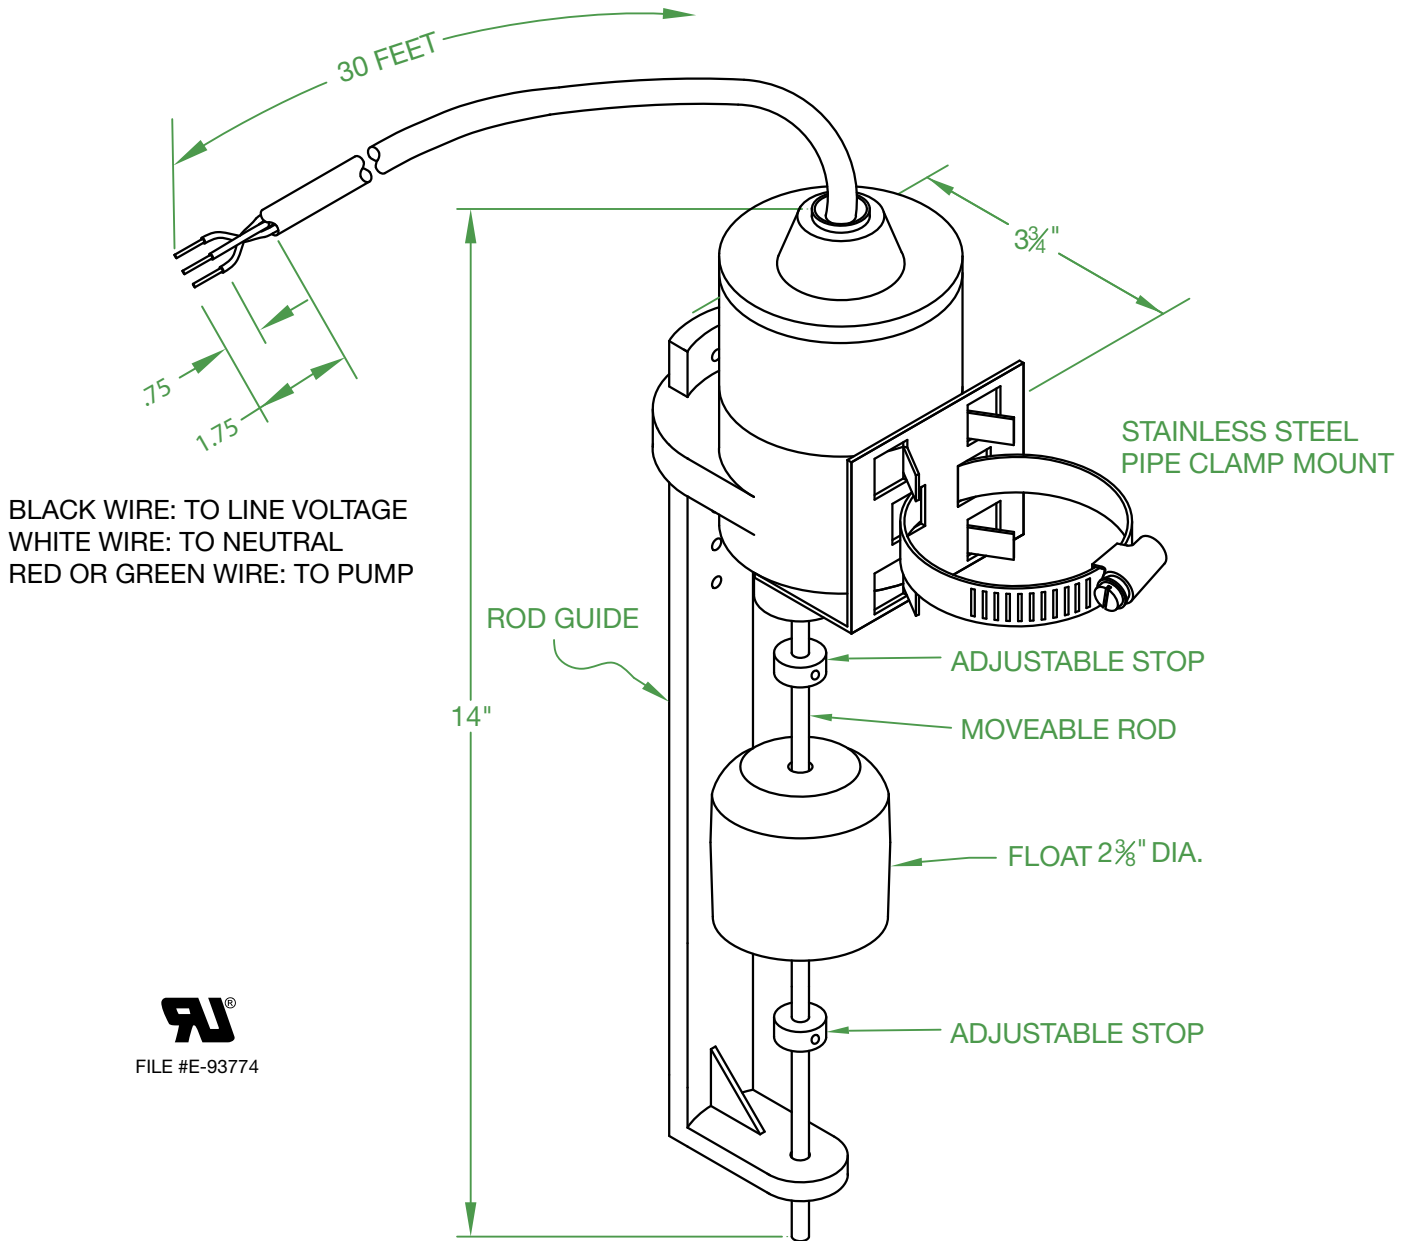

VSO2-36000R9L-01

RATINGS

2 H.P. @ 240V 50/60 Hz
15 AMPS @ 240V 50/60 Hz
NORMALLY OPEN

MATERIAL

ABS HOUSING AND GUIDE
FIBERGLASS ROD
POLYPROPELENE FLOAT
STAINLESS STEEL ROD STOPS
14-3 SJOW CORD

TEMPERATURE

140° F / 60° C

PUMPING RANGE

1" - 6"

September 12, 2017

J.J.S.

Contactors - Relays - Switches

<http://www.mdius.com>