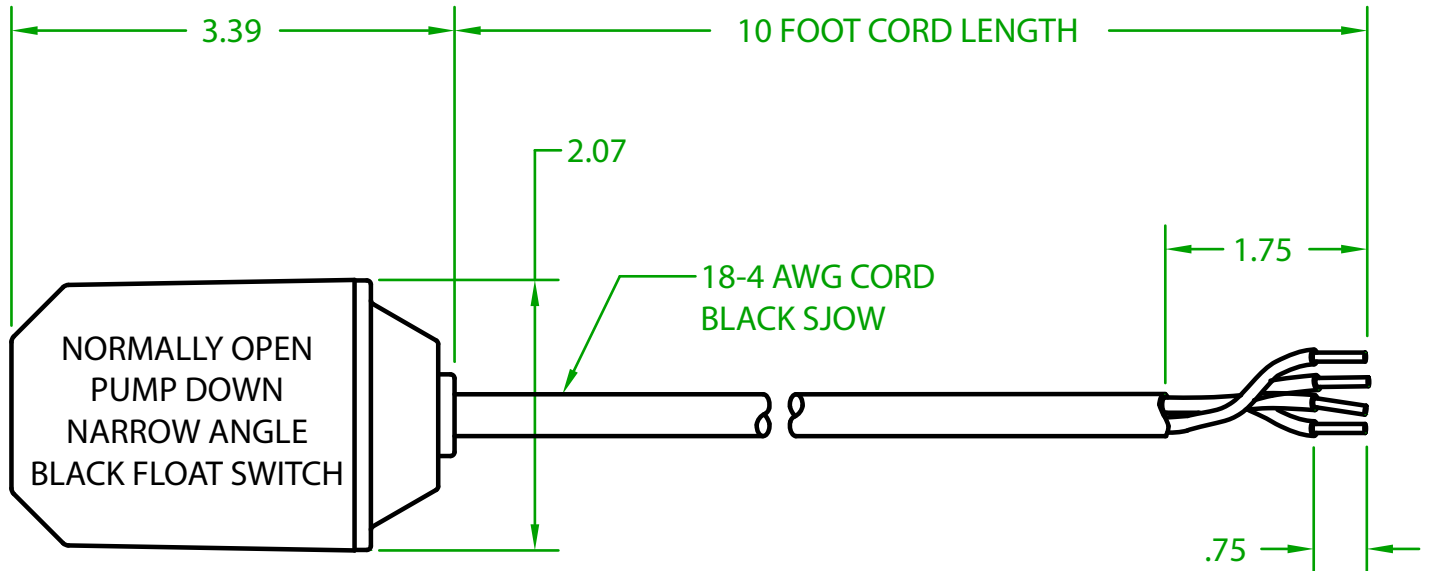

MERCURY DISPLACEMENT INDUSTRIES, INC.

Post Office Box 710 - U.S. 12 East - Edwardsburg, Michigan 49112-0710

Phone (269) 663-8574 - Fax (269) 663-2924

(800) 634-4077

XF2AY1000

SMALL MECHANICAL FLOAT
DOUBLE POLE - SINGLE THROW (DPST)

OPERATING ANGLE: FLOAT HANGING DOWN CONTACTS ARE OPEN
CONTACTS CLOSED @ 10° ABOVE HORIZONTAL
CONTACTS OPEN @ 5° BELOW HORIZONTAL

ELECTRICAL RATINGS: 5 AMPS @ 120/240 VAC
5 AMPS @ 30 VDC

FLOAT MATERIAL: A.B.S.