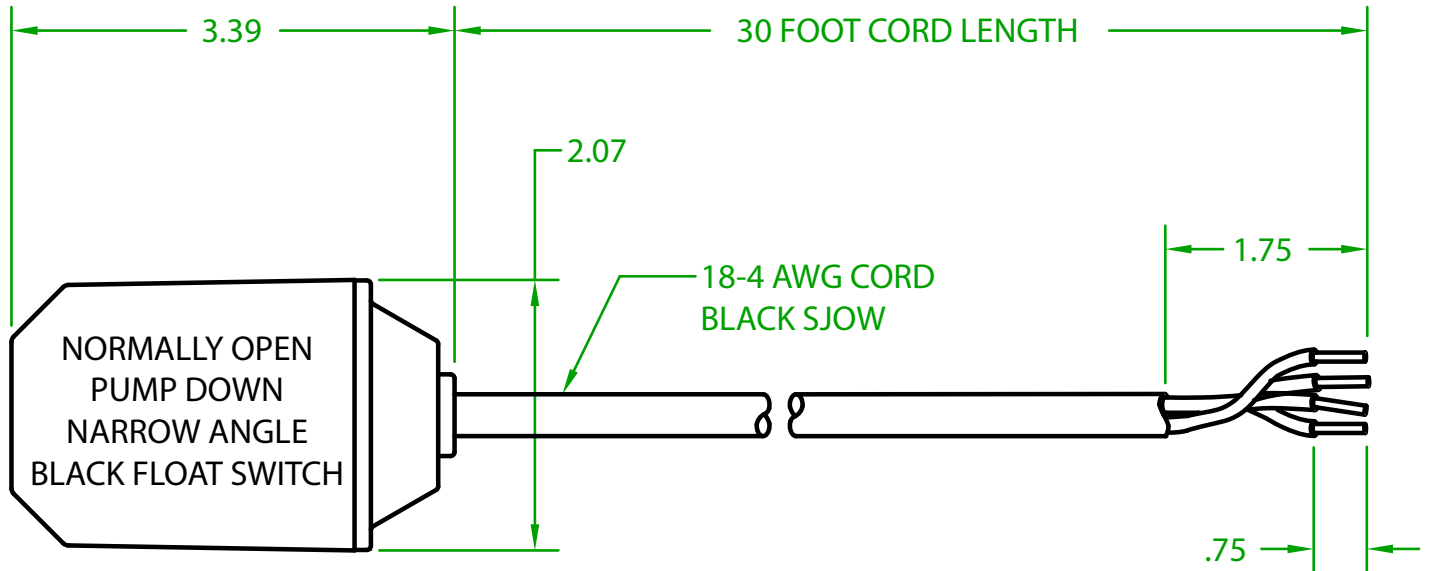

MERCURY DISPLACEMENT INDUSTRIES, INC.

Post Office Box 710 - U.S. 12 East - Edwardsburg, Michigan 49112-0710

Phone (269) 663-8574 - Fax (269) 663-2924

(800) 634-4077

XF2AY3000

SMALL MECHANICAL FLOAT
DOUBLE POLE - SINGLE THROW (DPST)

OPERATING ANGLE: FLOAT HANGING DOWN CONTACTS ARE OPEN
CONTACTS CLOSED @ 10° ABOVE HORIZONTAL
CONTACTS OPEN @ 5° BELOW HORIZONTAL

ELECTRICAL RATINGS: 5 AMPS @ 120/240 VAC
5 AMPS @ 30 VDC

FLOAT MATERIAL: A.B.S.