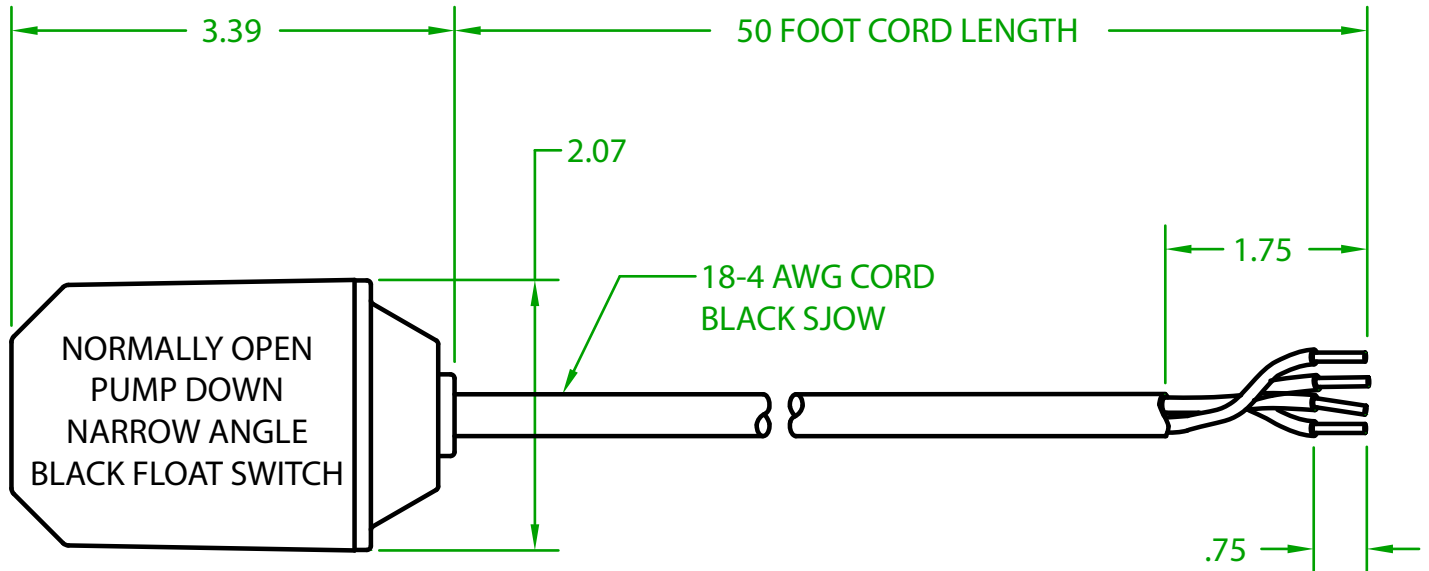

MERCURY DISPLACEMENT INDUSTRIES, INC.

Post Office Box 710 - U.S. 12 East - Edwardsburg, Michigan 49112-0710

Phone (269) 663-8574 - Fax (269) 663-2924

(800) 634-4077

XF2AY5000

SMALL MECHANICAL FLOAT
DOUBLE POLE - SINGLE THROW (DPST)

OPERATING ANGLE: FLOAT HANGING DOWN CONTACTS ARE OPEN
CONTACTS CLOSED @ 10° ABOVE HORIZONTAL
CONTACTS OPEN @ 5° BELOW HORIZONTAL

ELECTRICAL RATINGS: 5 AMPS @ 120/240 VAC
5 AMPS @ 30 VDC

FLOAT MATERIAL: A.B.S.