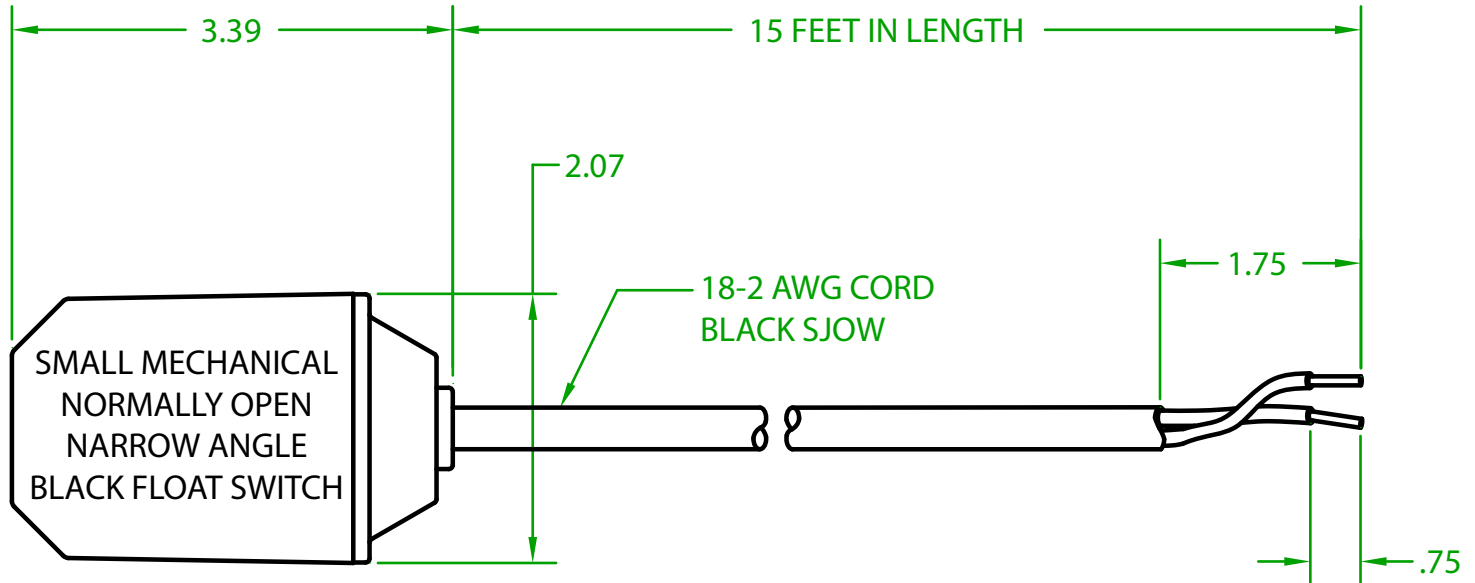

MERCURY DISPLACEMENT INDUSTRIES, INC.

Post Office Box 710 - U.S. 12 East - Edwardsburg, Michigan 49112-0710

Phone (269) 663-8574 - Fax (269) 663-2924

(800) 634-4077

XF2OY1500

SMALL MECHANICAL FLOAT

OPERATING ANGLE 15°: CONTACTS CLOSE @ 10° ABOVE HORIZONTAL
CONTACTS OPEN @ 5° BELOW HORIZONTAL

ELECTRICAL RATINGS: 5 AMP @ 120/240 VAC
5 AMP @ 30 VDC

FLOAT MATERIAL: ABS

J.J.S. February 20, 2012

Contactors - Relays - Switches

<http://www.mdious.com>