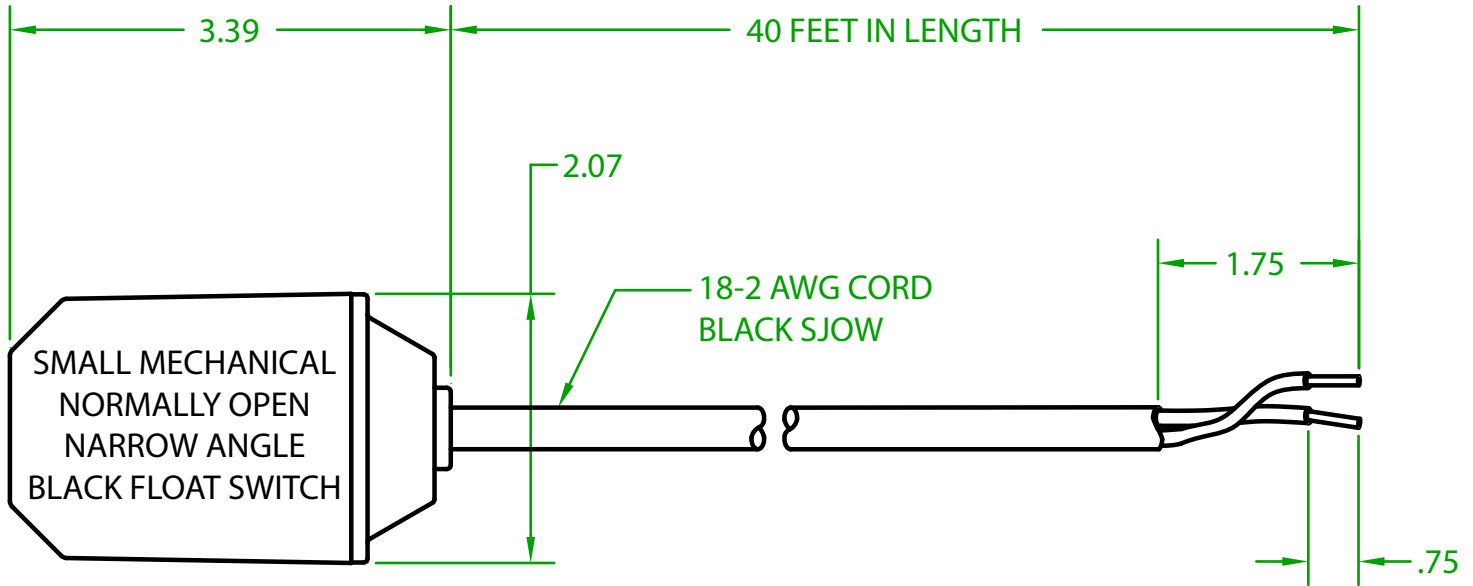

MERCURY DISPLACEMENT INDUSTRIES, INC.

Post Office Box 710 - U.S. 12 East - Edwardsburg, Michigan 49112-0710

Phone (269) 663-8574 - Fax (269) 663-2924

(800) 634-4077

XF2OY4000 SMALL MECHANICAL FLOAT

OPERATING ANGLE 15°: CONTACTS CLOSE @ 10° ABOVE HORIZONTAL
CONTACTS OPEN @ 5° BELOW HORIZONTAL

ELECTRICAL RATINGS: 5 AMP @ 120/240 VAC
5 AMP @ 30 VDC

FLOAT MATERIAL: ABS

J.J.S. May 14, 2024

Contactors - Relays - Switches

<http://www.mdious.com>