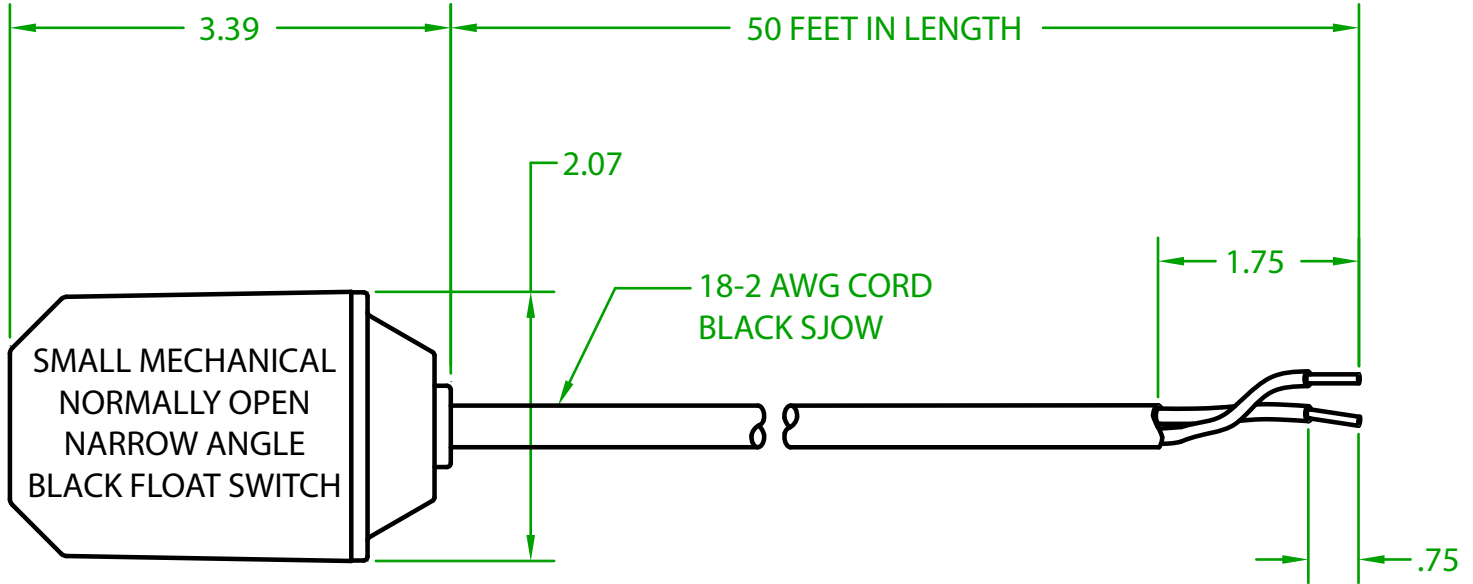

## XF2OY5000 SMALL MECHANICAL FLOAT

OPERATING ANGLE 15°: CONTACTS CLOSE @ 10° ABOVE HORIZONTAL  
CONTACTS OPEN @ 5° BELOW HORIZONTAL

ELECTRICAL RATINGS: 5 AMP @ 120/240 VAC  
5 AMP @ 30 VDC

FLOAT MATERIAL: ABS