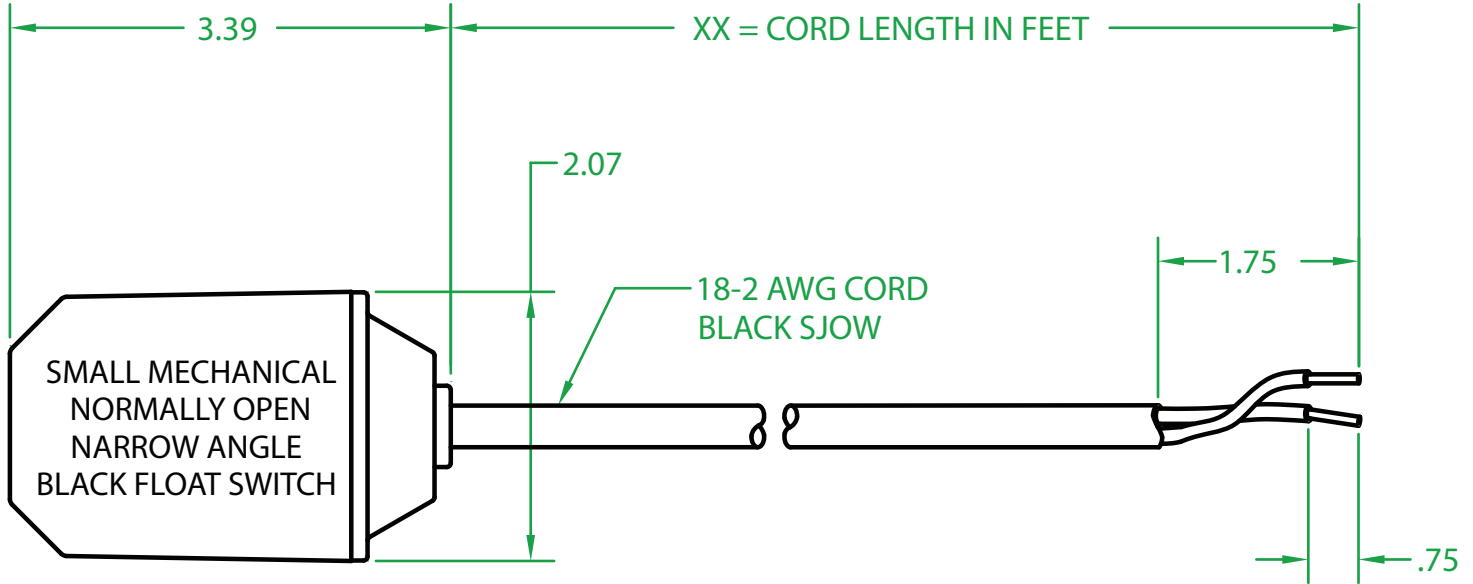

## XF2OYXX00

OPERATING ANGLE 15°: CONTACTS CLOSE @ 10° ABOVE HORIZONTAL.  
CONTACTS OPEN @ 5° BELOW HORIZONTAL.

ELECTRICAL RATINGS: 5 AMP @ 120/240 VAC.  
5 AMP @ 30 V.D.C.

FLOAT MATERIAL: A.B.S.