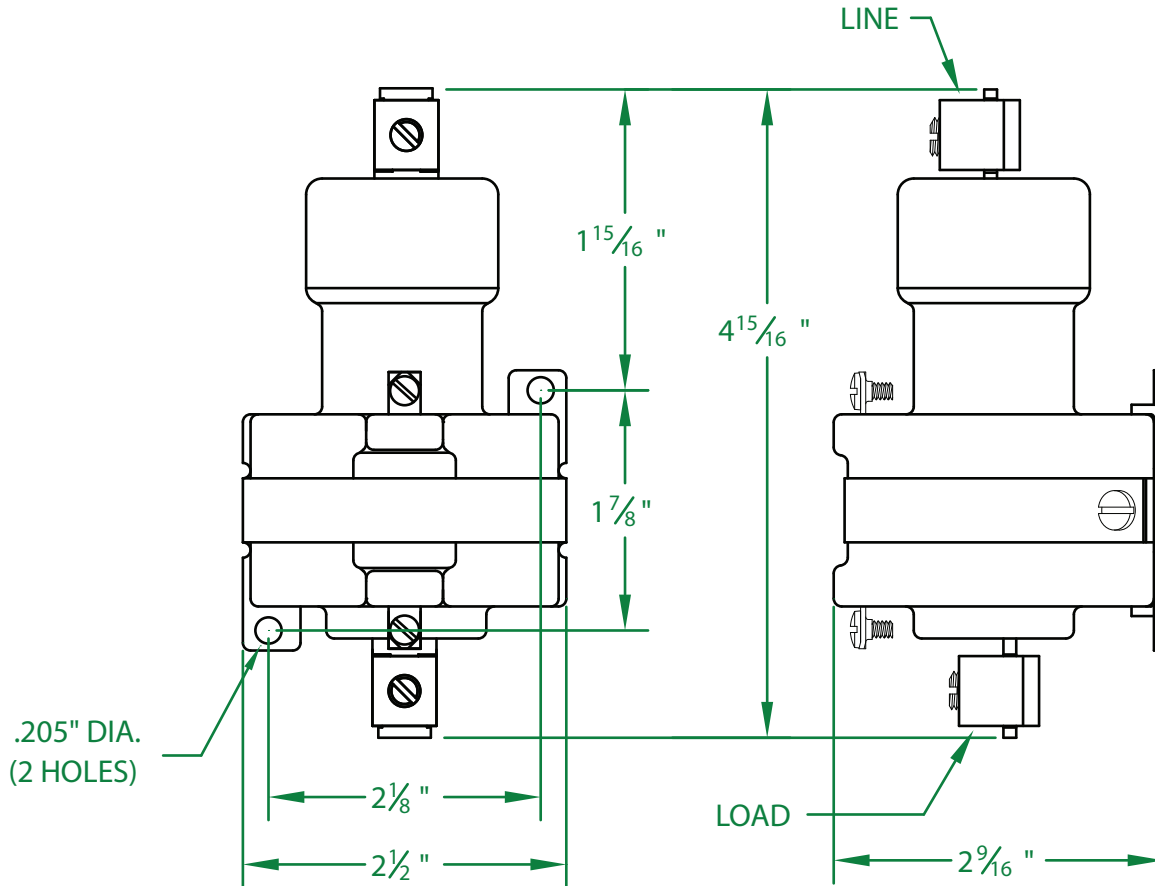

## 100NO-24D

\* CONTACT RESISTANCE .001 ohms

\* DIELECTRIC WITHSTAND 2,500 VAC RMS

\* OPERATE TIME 50 MILLISECONDS

\* RELEASE TIME 80 MILLISECONDS

\* RATINGS:

CONTACTS: 80 AMP @ 480 VAC  
100 AMP @ 240 VAC  
RESISTIVE

COIL: 24 V.D.C.  
RESISTANCE: 65  $\Omega$   
CURRENT: 369 mA  
VA: 8.9 WATTAGE: 8.9

\* TEMPERATURE RANGE -35° TO +85° C

\* COIL TERMINALS #6 BINDING HEAD SCREWS  
TORQUE TO 7 IN-LB

\* LOAD TERMINALS 2-8 AWG COMPRESSION TYPE  
TORQUE TO 45 IN-LB

\* SINGLE POLE / SINGLE THROW

\* MAGNETICALLY ACTIVATED

\* MERCURY CONTACTOR

\* LIFE CYCLE ENDURANCE TESTS: U.L. 508 @ 100,00 & CSA 22.2 @ 250,000 CYCLES

Contactors - Relays - Switches

<http://www.mdious.com>