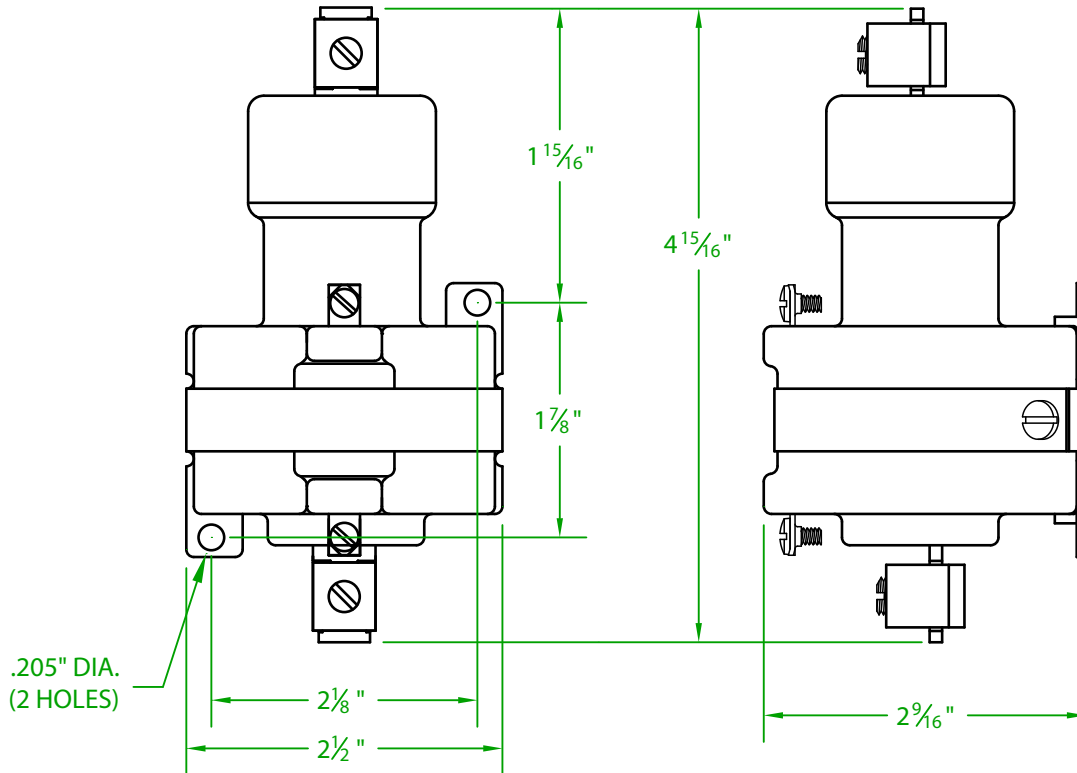

- * CONTACT RESISTANCE .001 ohms
- * DIELECTRIC WITHSTAND 2,500 VAC RMS
- * OPERATE TIME 45 MILLISECONDS
- * RELEASE TIME 60 MILLISECONDS
- * RATINGS:

CONTACTS: 100 AMPS @ 240 VAC

COIL: 24 V.D.C. CURRENT: 369 mA

RESISTANCE: 67 Ω VA: 8.9

WATTAGE: 8.9 RESISTIVE OR GENERAL PURPOSE

- * TEMPERATURE RANGE -35° TO +85° C
- * COIL TERMINALS #6 BINDING HEAD SCREWS
TORQUE TO 7 IN-LB
- * LOAD TERMINALS 2-8 A.W.G. COMPRESSION
TYPE TORQUE TO 45 IN-LB
- * SINGLE POLE / SINGLE THROW
- * MAGNETICALLY ACTIVATED
- * MERCURY CONTACTOR