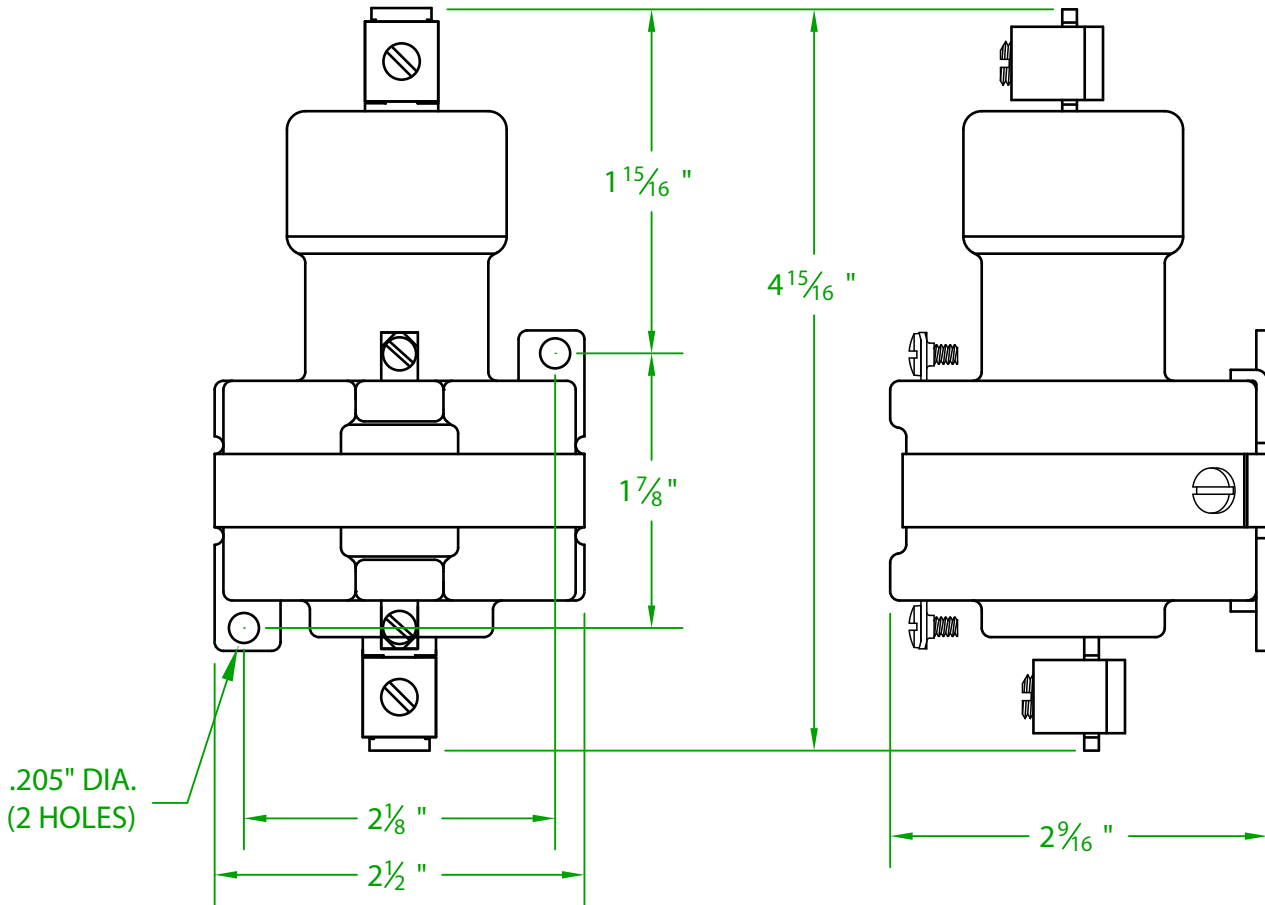

## 100NO-48AH-6A

- \* CONTACT RESISTANCE .001 ohms
- \* DIELECTRIC WITHSTAND 8,000 VAC RMS
- \* OPERATE TIME 45 MILLISECONDS
- \* RELEASE TIME 60 MILLISECONDS
- \* RATINGS:
  - CONTACTS: 10 AMPS @ 3500 VAC
  - 15 AMPS @ 2500 VAC
  - COIL: 48V 50/60 HZ
  - RESISTANCE: 52  $\Omega$
  - RESISTIVE OR GENERAL PURPOSE

- \* TEMPERATURE RANGE -35° TO +85° C
- \* COIL TERMINALS #6 BINDING HEAD SCREWS  
TORQUE TO 7 IN-LB
- \* LOAD TERMINALS 2-8 A.W.G. COMPRESSION  
TYPE TORQUE TO 45 IN-LB
- \* SINGLE POLE / SINGLE THROW
- \* MAGNETICALLY ACTIVATED
- \* MERCURY CONTACTOR