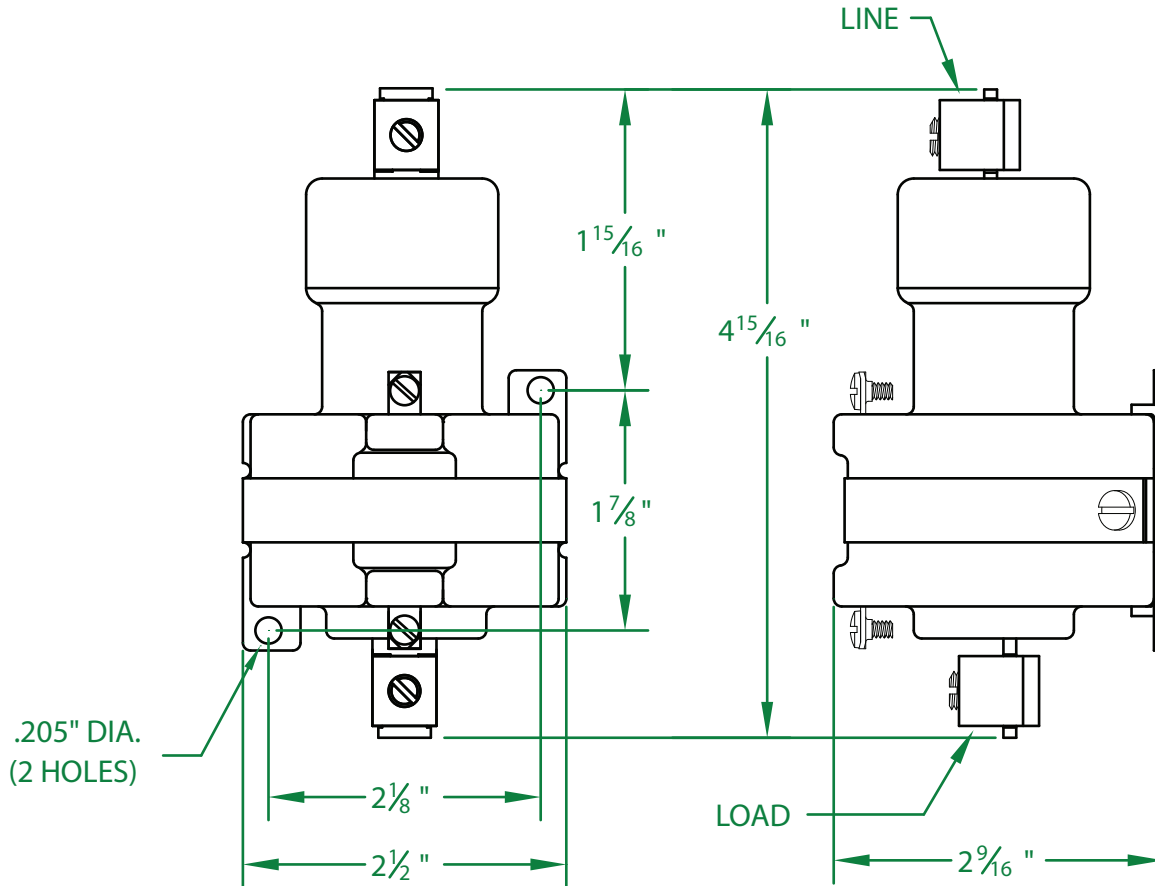

100NO-48DH

* CONTACT RESISTANCE .001 ohms

* DIELECTRIC WITHSTAND 2,500 VAC RMS

* OPERATE TIME 50 MILLISECONDS

* RELEASE TIME 80 MILLISECONDS

* RATINGS:

CONTACTS: 80 AMP @ 480 VAC

100 AMP @ 240 VAC

RESISTIVE OR GENERAL PURPOSE

COIL: 48 V.D.C.

RESISTANCE: 350 Ω

CURRENT: 137 mA

VA: 6.6 WATTAGE: 6.6

* TEMPERATURE RANGE -35° TO +85° C

* COIL TERMINALS #6 BINDING HEAD SCREWS
TORQUE TO 7 IN-LB

* LOAD TERMINALS 2-8 AWG COMPRESSION TYPE
TORQUE TO 45 IN-LB

* SINGLE POLE / SINGLE THROW

* MAGNETICALLY ACTIVATED

* MERCURY CONTACTOR

* LIFE CYCLE ENDURANCE TESTS: U.L. 508 @ 100,00 & CSA 22.2 @ 250,000 CYCLES

Contactors - Relays - Switches

<http://www.mdious.com>