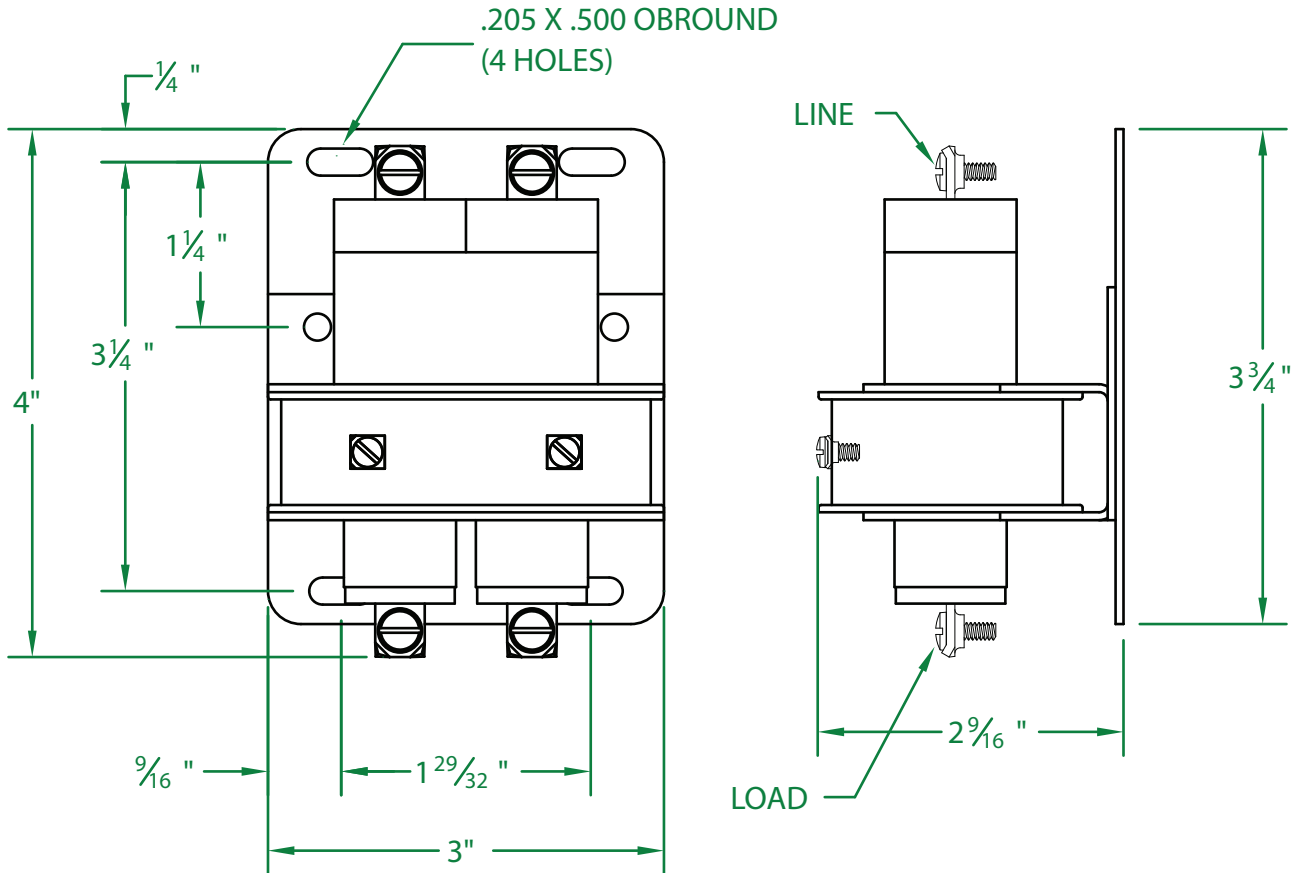

* CONTACT RESISTANCE .003 ohms

* DIELECTRIC WITHSTAND 2,500 VAC RMS

* OPERATE TIME 50 MILLISECONDS

* RELEASE TIME 80 MILLISECONDS

* RATINGS:

CONTACTS: 30 AMP @ 600 VAC

RESISTIVE

COIL: 120V 50/60 Hz

RESISTANCE: 317Ω

CURRENT: 118 mA

VA: 14.2 WATTAGE: 4.4

* TEMPERATURE RANGE -35° TO +85° C

* COIL TERMINALS #6 BINDING HEAD SCREWS

* LOAD TERMINALS #8 BINDING HEAD SCREWS

* TWO POLE / SINGLE THROW

* MAGNETICALLY ACTIVATED