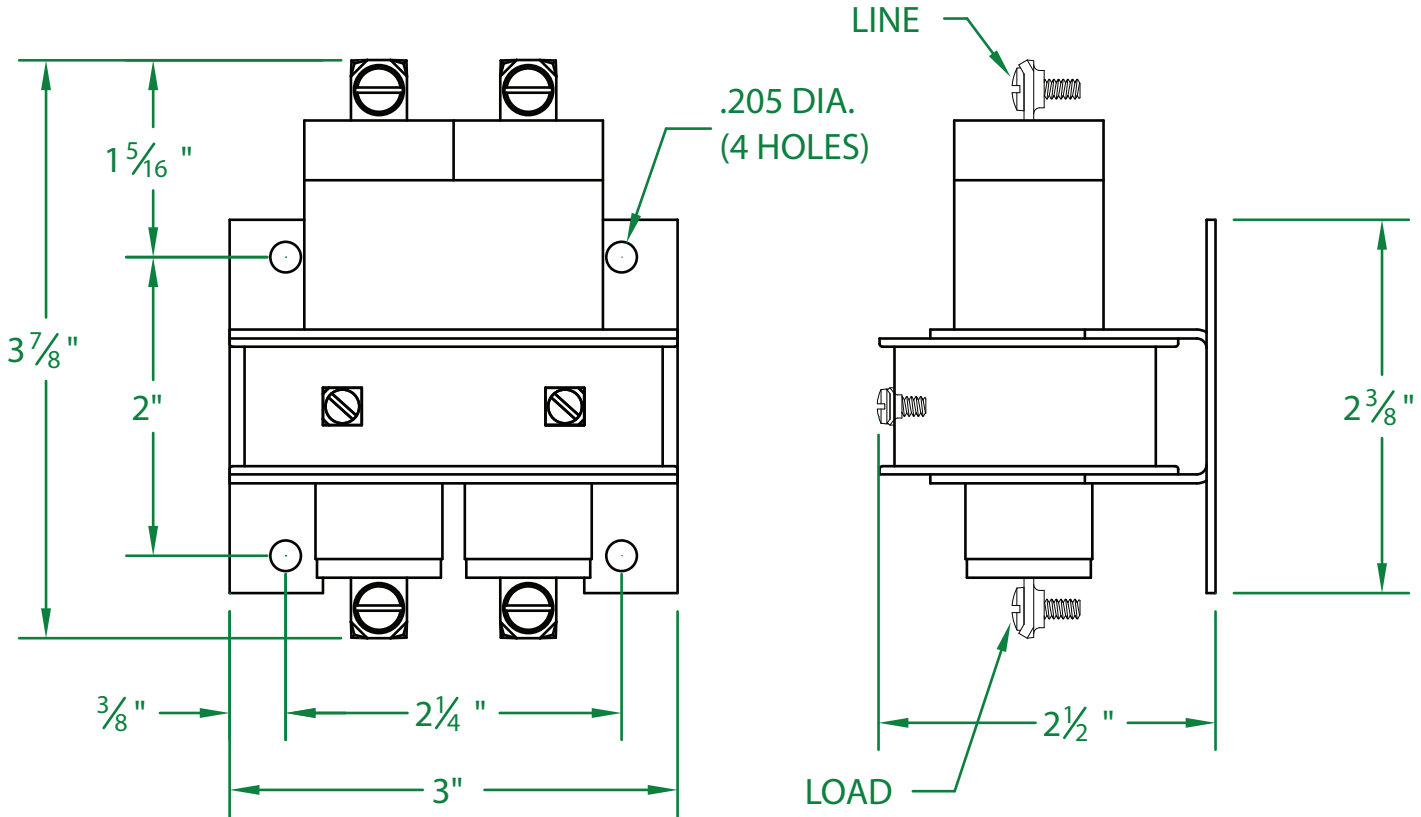

MERCURY DISPLACEMENT INDUSTRIES, INC.

Post Office Box 710 - U.S. 12 East - Edwardsburg, Michigan 49112-0710

Phone (269) 663-8574 - Fax (269) 663-2924

(800) 634-4077

INDUSTRIAL CONTROL EQUIPMENT

230NO-220A

- * CONTACT RESISTANCE .003 ohms
- * DIELECTRIC WITHSTAND 2,500 VAC RMS
- * OPERATE TIME 50 MILLISECONDS
- * RELEASE TIME 80 MILLISECONDS
- * RATINGS:
 - CONTACTS: 30 AMP @ 600 VAC
 - RESISTIVE
 - COIL: 208/240V 50/60 Hz
 - RESISTANCE: 1,300 Ω
 - CURRENT: 56 mA
 - VA: 12.3 WATTAGE: 4.1

- * TEMPERATURE RANGE -35° TO +85° C
- * COIL TERMINALS #6 BINDING HEAD SCREWS
- * LOAD TERMINALS #8 BINDING HEAD SCREWS
- * TWO POLE / SINGLE THROW
- * MAGNETICALLY ACTIVATED
- * MERCURY CONTACTOR

* LIFE CYCLE ENDURANCE TESTS: U.L. 508 @ 100,00 & CSA 22.2 @ 250,000 CYCLES