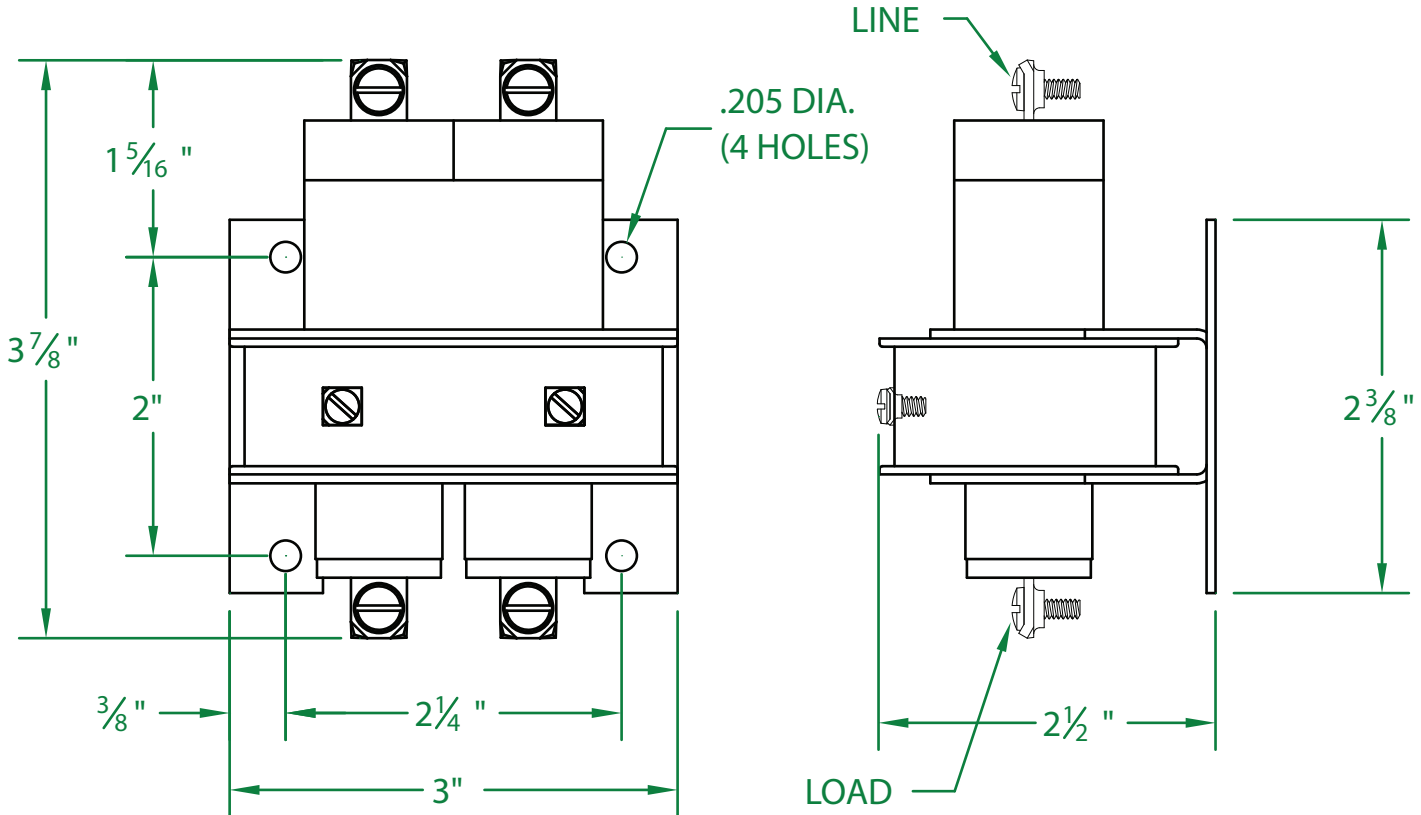

- * CONTACT RESISTANCE .003 ohms
- * DIELECTRIC WITHSTAND 2,500 VAC RMS
- * OPERATE TIME 50 MILLISECONDS
- * RELEASE TIME 80 MILLISECONDS
- * RATINGS:
 - CONTACTS: 30 AMP @ 480 VAC
 - RESISTIVE OR GENERAL PURPOSE
 - COIL: 208/240V 50/60 Hz
 - RESISTANCE: 1,300 Ω
 - CURRENT: 56 mA
 - VA: 12.3 WATTAGE: 4.1

- * TEMPERATURE RANGE -35° TO +85° C
- * COIL TERMINALS #6 BINDING HEAD SCREWS
- * LOAD TERMINALS #8 BINDING HEAD SCREWS
- * TWO POLE / SINGLE THROW
- * MAGNETICALLY ACTIVATED
- * MERCURY CONTACTOR

* LIFE CYCLE ENDURANCE TESTS: U.L. 508 @ 100,00 & CSA 22.2 @ 250,000 CYCLES