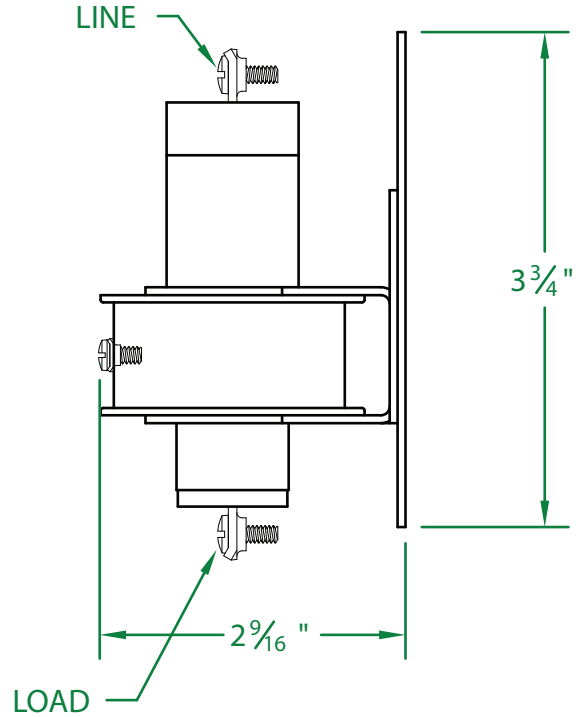

## 230NO-220AU

\* CONTACT RESISTANCE .003 ohms

\* DIELECTRIC WITHSTAND 2,500 VAC RMS

\* OPERATE TIME 50 MILLISECONDS

\* RELEASE TIME 80 MILLISECONDS

\* RATINGS:

CONTACTS: 30 AMP @ 600 VAC  
RESISTIVE

COIL: 208/240V 50/60 Hz

RESISTANCE: 1,300 Ω

CURRENT: 56 mA

VA: 12.3 WATTAGE: 4.1

\* TEMPERATURE RANGE -35° TO +85° C

\* COIL TERMINALS #6 BINDING HEAD SCREWS

\* LOAD TERMINALS #8 BINDING HEAD SCREWS

\* TWO POLE / SINGLE THROW

\* MAGNETICALLY ACTIVATED