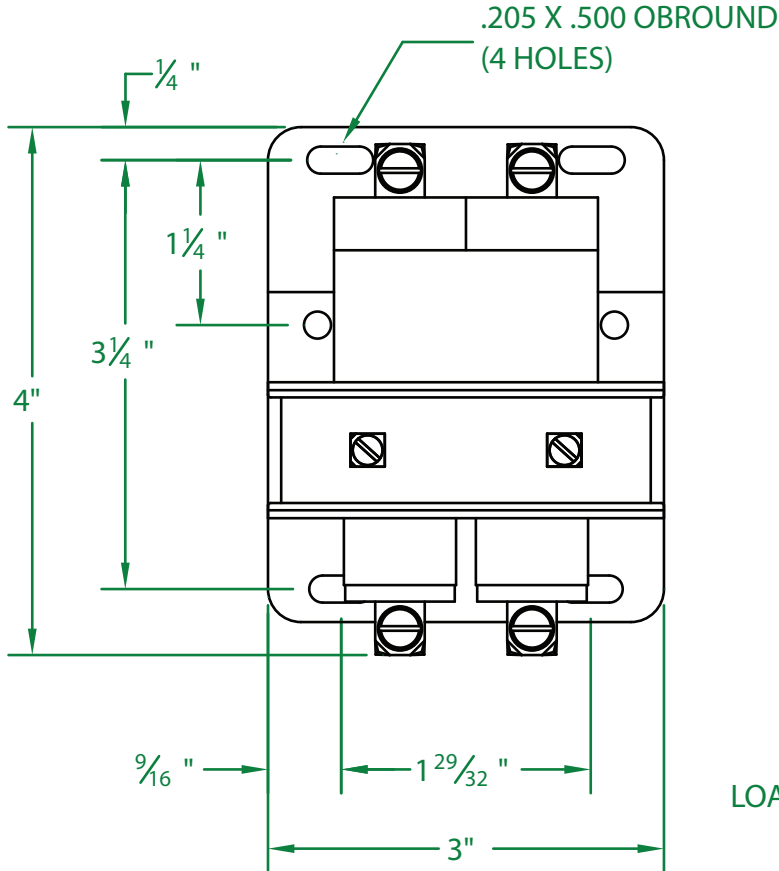

## 230NO-220AU

\* CONTACT RESISTANCE .003 ohms

\* DIELECTRIC WITHSTAND 2,500 VAC RMS

\* OPERATE TIME 50 MILLISECONDS

\* RELEASE TIME 80 MILLISECONDS

\* RATINGS:

CONTACTS: 30 AMP @ 600 VAC  
RESISTIVE

COIL: 208/240V 50/60 Hz

RESISTANCE: 1,300 Ω

CURRENT: 56 mA

VA: 12.3 WATTAGE: 4.1

\* TEMPERATURE RANGE -35° TO +85° C

\* COIL TERMINALS #6 BINDING HEAD SCREWS

\* LOAD TERMINALS #8 BINDING HEAD SCREWS

\* TWO POLE / SINGLE THROW

\* MAGNETICALLY ACTIVATED