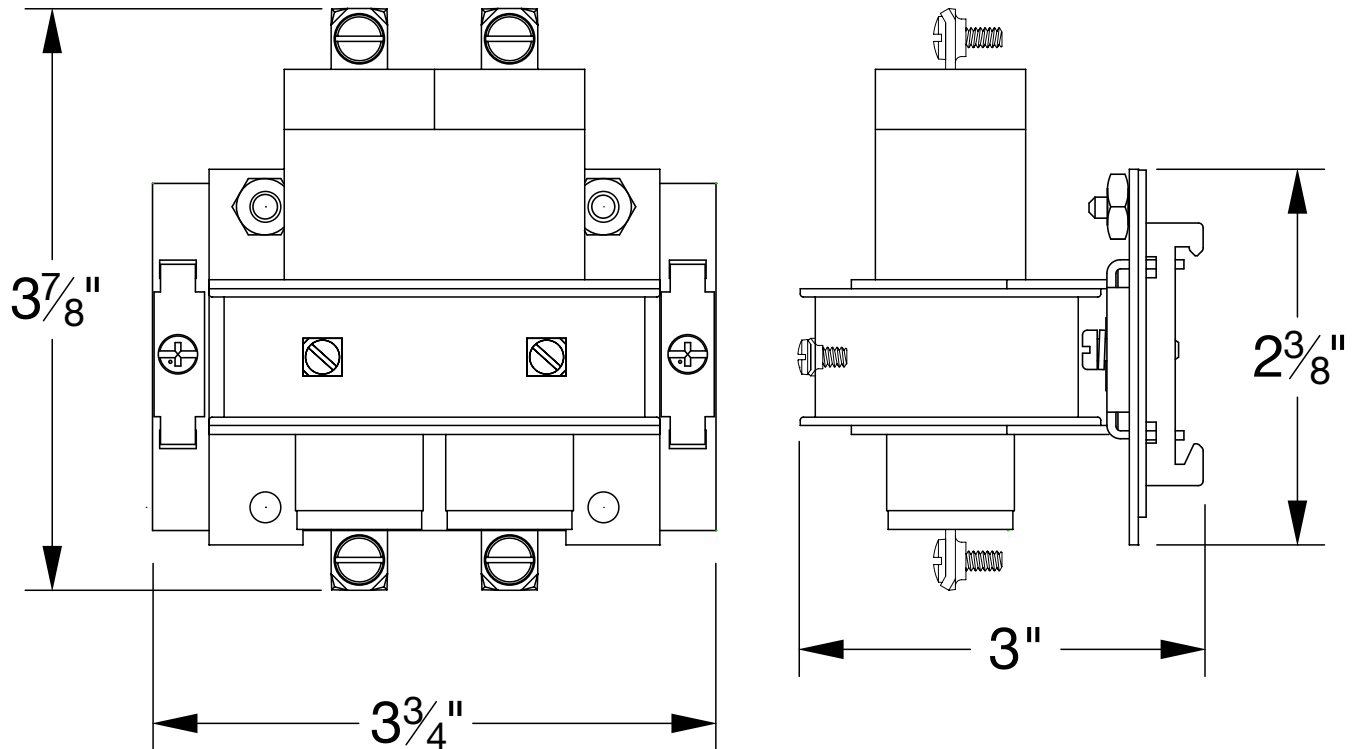

- * CONTACT RESISTANCE .003 ohms
 - * DIELECTRIC WITHSTAND 2,500 VAC RMS
 - * OPERATE TIME 50 MILLISECONDS
 - * RELEASE TIME 80 MILLISECONDS
 - * RATINGS:
 - CONTACTS: 30 AMP @ 600 VAC
RESISTIVE
 - COIL: 24V 50/60 Hz
 - CURRENT: 610mA
 - RESISTANCE: 12.5 Ω
 - VA: 14.6 WATTAGE: 4.7
 - * TEMPERATURE RANGE -35° TO +85° C
 - * COIL TERMINALS #6 BINDING HEAD SCREWS
TORQUE TO 7 IN-LB
 - * LOAD TERMINALS 8-32 WIRE BINDING SCREWS
 - * TWO POLE / SINGLE THROW
 - * MAGNETICALLY ACTIVATED
 - * MERCURY CONTACTOR
- * LIFE CYCLE ENDURANCE TESTS: U.L. 508 @ 100,00 & CSA 22.2 @ 250,000 CYCLES