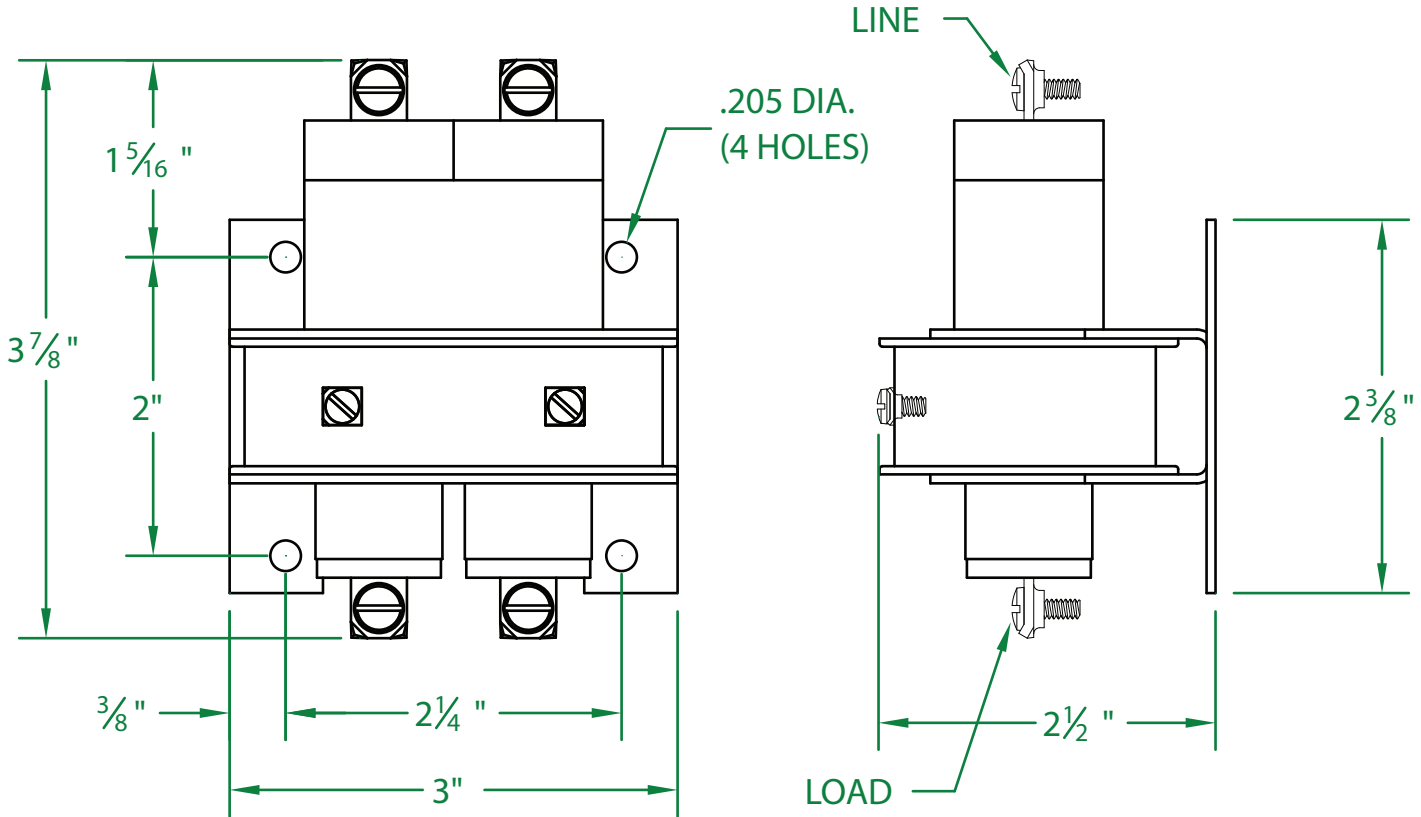

MERCURY DISPLACEMENT INDUSTRIES, INC.

Post Office Box 710 - U.S. 12 East - Edwardsburg, Michigan 49112-0710

Phone (269) 663-8574 - Fax (269) 663-2924

(800) 634-4077

INDUSTRIAL CONTROL EQUIPMENT

230NO-24A

- * CONTACT RESISTANCE .003 ohms
- * DIELECTRIC WITHSTAND 2,500 VAC RMS
- * OPERATE TIME 50 MILLISECONDS
- * RELEASE TIME 80 MILLISECONDS

* RATINGS:

CONTACTS: 30 AMP @ 600 VAC
RESISTIVE
COIL: 24V 50/60 Hz
RESISTANCE: 12.5 Ω
CURRENT: 610 mA
VA: 14.6 WATTAGE: 4.7

- * TEMPERATURE RANGE -35° TO +85° C
- * COIL TERMINALS #6 BINDING HEAD SCREWS
- * LOAD TERMINALS #8 BINDING HEAD SCREWS
- * TWO POLE / SINGLE THROW
- * MAGNETICALLY ACTIVATED
- * MERCURY CONTACTOR

* LIFE CYCLE ENDURANCE TESTS: U.L. 508 @ 100,00 & CSA 22.2 @ 250,000 CYCLES

Contactors - Relays - Switches