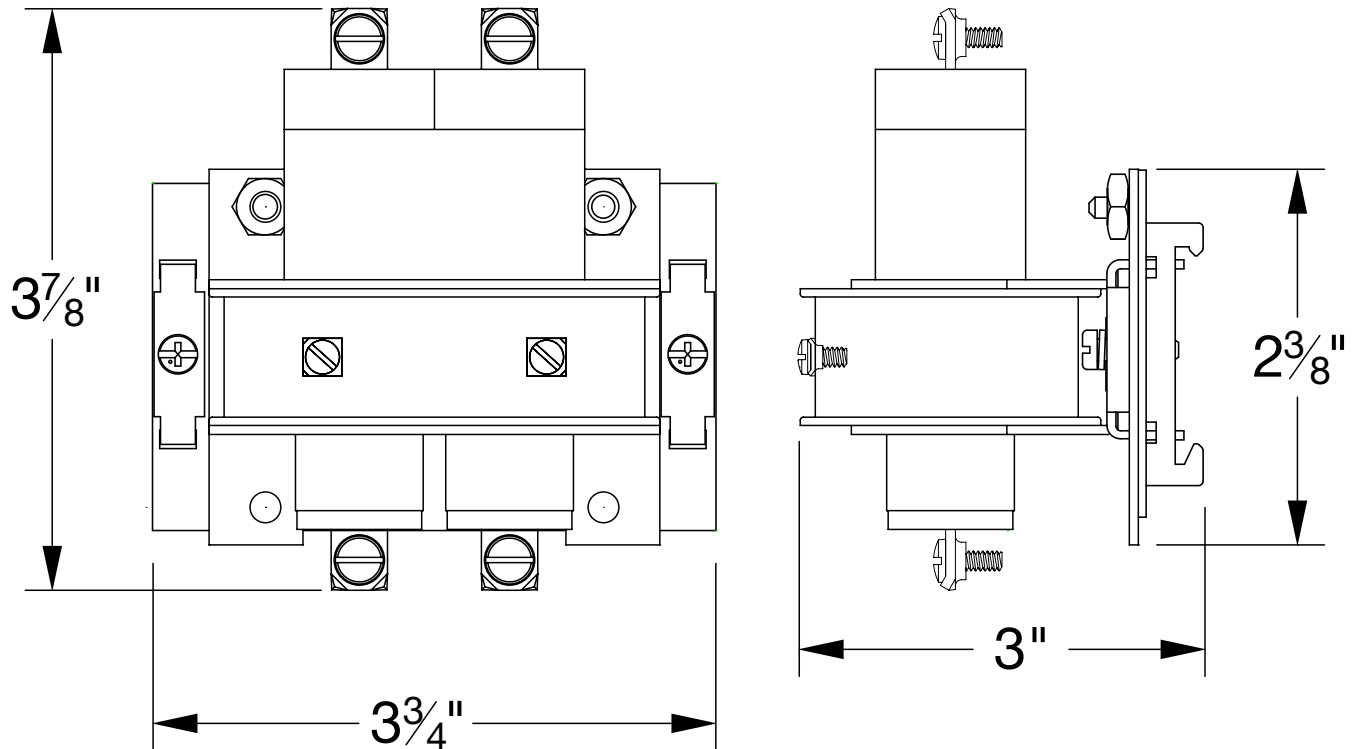

- * CONTACT RESISTANCE .003 ohms
- * DIELECTRIC WITHSTAND 2,500 VAC RMS
- * OPERATE TIME 50 MILLISECONDS
- * RELEASE TIME 80 MILLISECONDS
- * RATINGS:
 CONTACTS: 30 AMP @ 600 VAC
 RESISTIVE
 COIL: 24 V.D.C.
 CURRENT: 1488 mA
 RESISTANCE: 131 Ω
 VA: 4.5 WATTAGE: 4.5
- * TEMPERATURE RANGE -35° TO +85° C
- * COIL TERMINALS #6 BINDING HEAD SCREWS
TORQUE TO 7 IN-LB
- * LOAD TERMINALS 8-32 WIRE BINDING SCREWS
- * TWO POLE / SINGLE THROW
- * MAGNETICALLY ACTIVATED
- * MERCURY CONTACTOR
- * LIFE CYCLE ENDURANCE TESTS: U.L. 508 @ 100,00 & CSA 22.2 @ 250,000 CYCLES