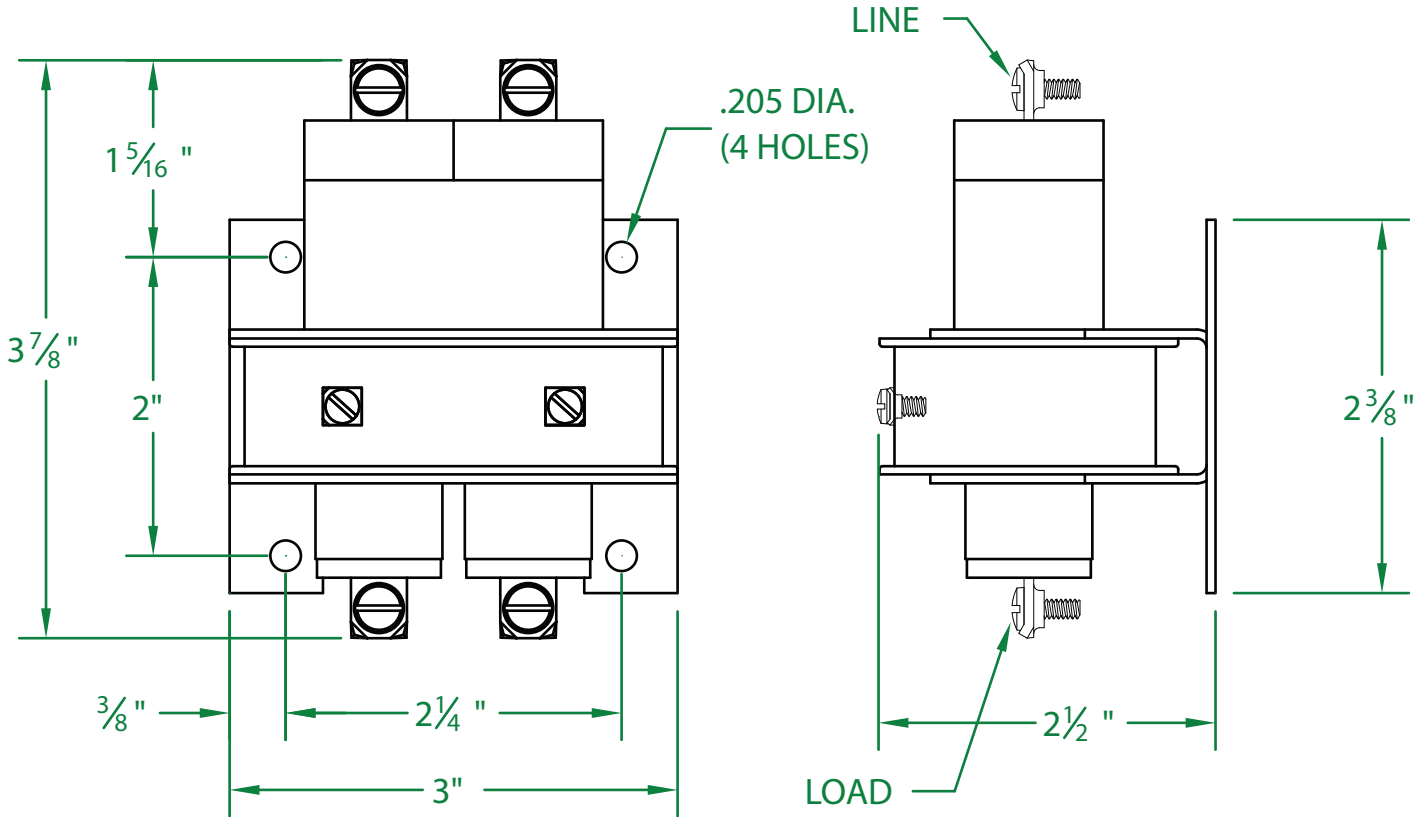

MERCURY DISPLACEMENT INDUSTRIES, INC.

Post Office Box 710 - U.S. 12 East - Edwardsburg, Michigan 49112-0710

Phone (269) 663-8574 - Fax (269) 663-2924

(800) 634-4077

INDUSTRIAL CONTROL EQUIPMENT

230NO-24D

- * CONTACT RESISTANCE .003 ohms
- * DIELECTRIC WITHSTAND 2,500 VAC RMS
- * OPERATE TIME 50 MILLISECONDS
- * RELEASE TIME 80 MILLISECONDS

* RATINGS:

CONTACTS: 30 AMP @ 600 VAC
RESISTIVE
COIL: 24 V.D.C.
RESISTANCE: 131 Ω
CURRENT: 188 mA
VA: 4.5 WATTAGE: 4.5

- * TEMPERATURE RANGE -35° TO +85° C
- * COIL TERMINALS #6 BINDING HEAD SCREWS
- * LOAD TERMINALS #8 BINDING HEAD SCREWS
- * TWO POLE / SINGLE THROW
- * MAGNETICALLY ACTIVATED
- * MERCURY CONTACTOR

* LIFE CYCLE ENDURANCE TESTS: U.L. 508 @ 100,00 & CSA 22.2 @ 250,000 CYCLES

Contactors - Relays - Switches