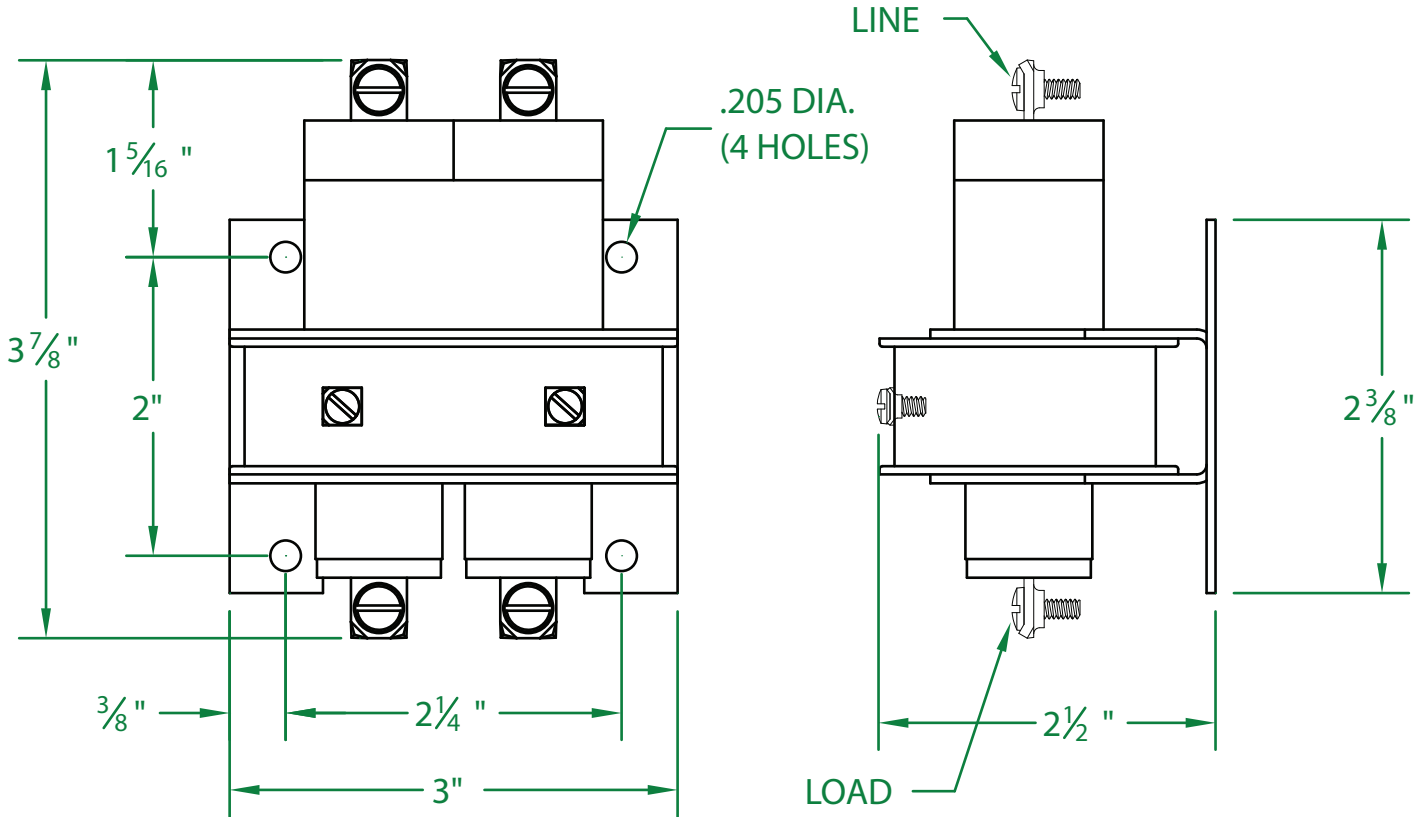

## 230NO-24DH

- \* CONTACT RESISTANCE .003 ohms
- \* DIELECTRIC WITHSTAND 2,500 VAC RMS
- \* OPERATE TIME 50 MILLISECONDS
- \* RELEASE TIME 80 MILLISECONDS
- \* RATINGS:
  - CONTACTS: 30 AMP @ 480 VAC
  - RESISTIVE OR GENERAL PURPOSE
  - COIL: 24 V.D.C.
  - RESISTANCE: 131 Ω
  - CURRENT: 188 mA
  - VA: 4.5      WATTAGE: 4.5

- \* TEMPERATURE RANGE -35° TO +85° C
- \* COIL TERMINALS #6 BINDING HEAD SCREWS
- \* LOAD TERMINALS #8 BINDING HEAD SCREWS
- \* TWO POLE / SINGLE THROW
- \* MAGNETICALLY ACTIVATED
- \* MERCURY CONTACTOR

\* LIFE CYCLE ENDURANCE TESTS: U.L. 508 @ 100,00 & CSA 22.2 @ 250,000 CYCLES

Contactors - Relays - Switches