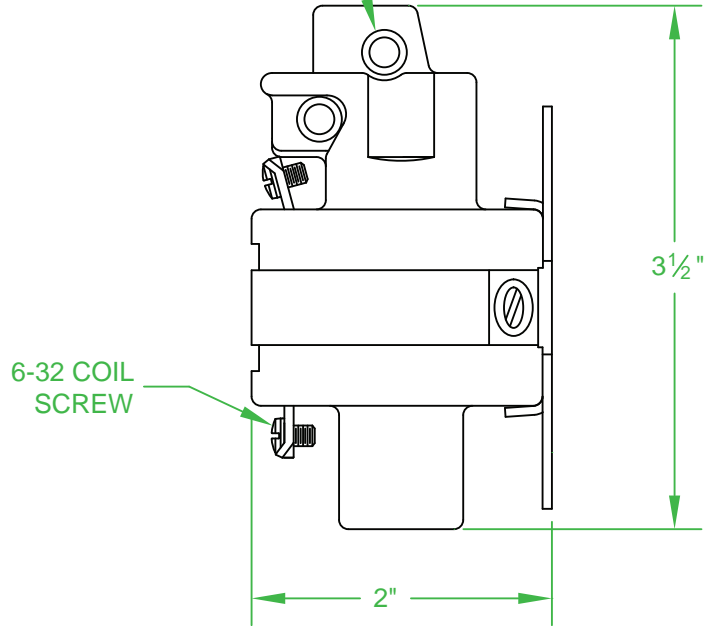

ACCEPTS 6 TO 14 AWG

* CONTACT RESISTANCE .003 ohms

* DIELECTRIC WITHSTAND 2,500 VAC RMS

* OPERATE TIME 30 MILLISECONDS

* RELEASE TIME 35 MILLISECONDS

* RATINGS:

CONTACTS: 35 AMP @ 480 VAC
RESISTIVE OR GENERAL PURPOSE

COIL: 24 V.D.C.
RESISTANCE: 88 Ω

CURRENT: 272 mA
VA: 6.6 WATTAGE: 6.6

* TEMPERATURE RANGE -35° TO +85° C

* COIL TERMINALS #6 BINDING HEAD SCREWS
TORQUE TO 7 IN-LB

* LOAD TERMINALS 6-14 AWG

* TWO POLE / SINGLE THROW