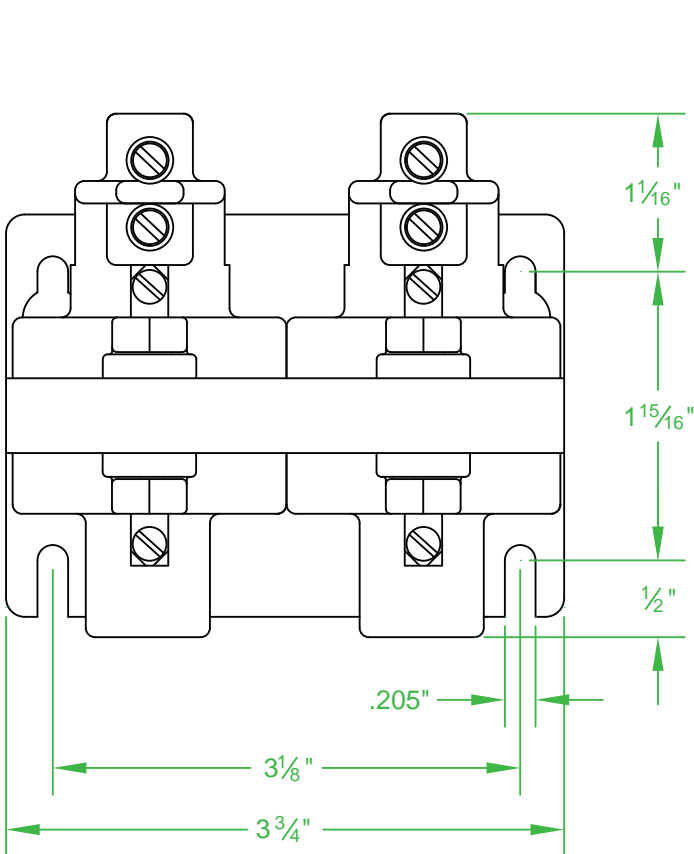

ACCEPTS 6 TO 14 AWG

* CONTACT RESISTANCE .003 ohms

* DIELECTRIC WITHSTAND 2,500 VAC RMS

* OPERATE TIME 30 MILLISECONDS

* RELEASE TIME 35 MILLISECONDS

* RATINGS:

CONTACTS: 35 AMP @ 480 VAC
RESISTIVE OR GENERAL PURPOSE

COIL: 24 V.D.C.
RESISTANCE: 88 Ω

CURRENT: 272 mA
VA: 6.6 WATTAGE: 6.6

* TEMPERATURE RANGE -35° TO +85° C

* COIL TERMINALS #6 BINDING HEAD SCREWS
TORQUE TO 7 IN-LB

* LOAD TERMINALS 6-14 AWG

* TWO POLE / SINGLE THROW

* STEEL STRAP (-18)

* MAGNETICALLY ACTIVATED

* MERCURY CONTACTOR

* LIFE CYCLE ENDURANCE TESTS: U.L. 508 @ 100,00 & CSA 22.2 @ 250,000 CYCLES

Contactors - Relays - Switches

<http://www.mdious.com>