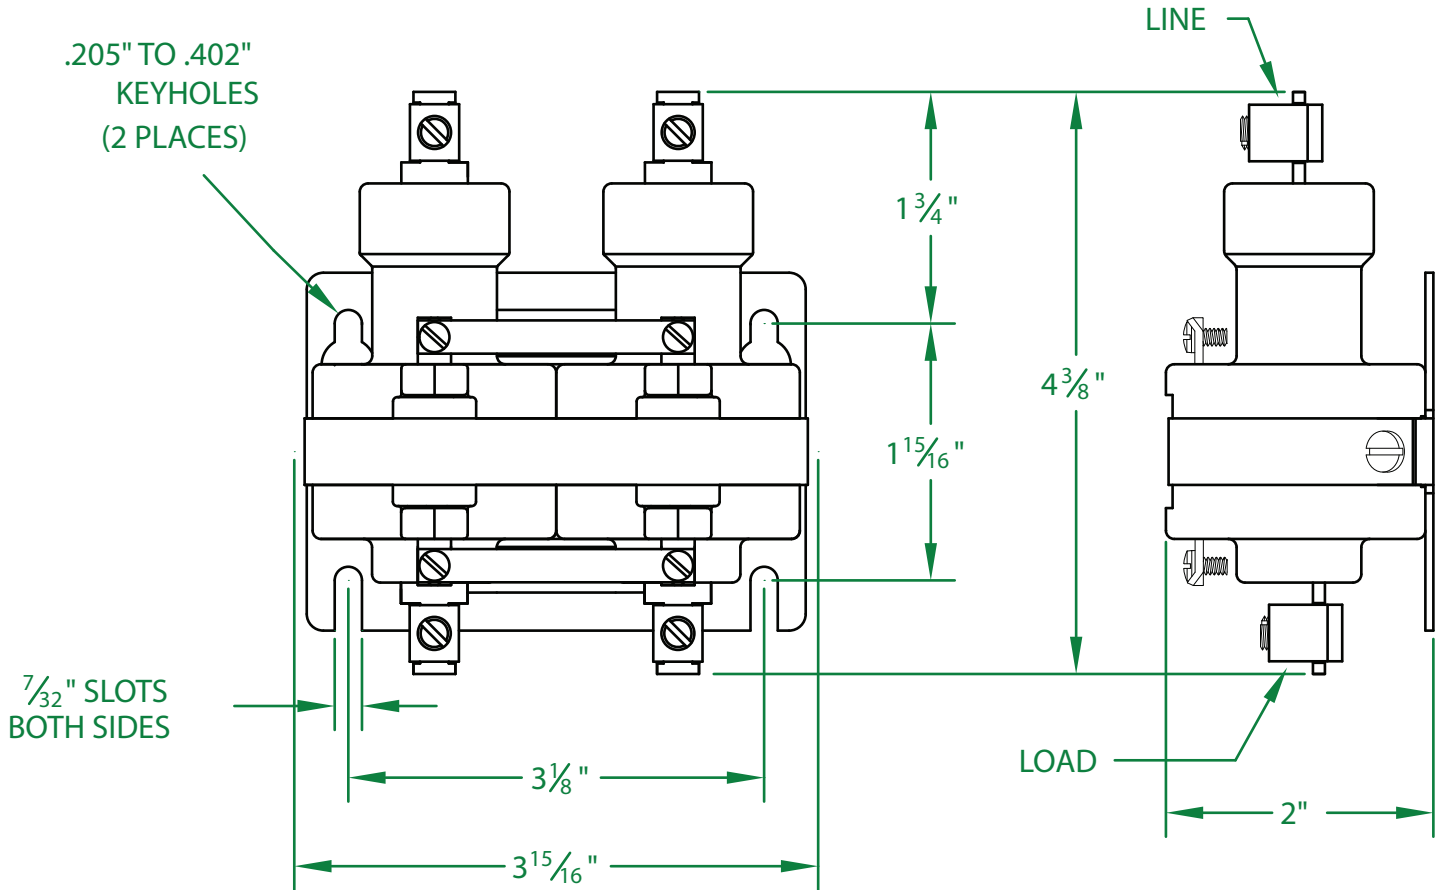

## 235NO-12DH-18

\* CONTACT RESISTANCE .003 ohms

\* DIELECTRIC WITHSTAND 2,500 VAC RMS

\* OPERATE TIME 50 MILLISECONDS

\* RELEASE TIME 80 MILLISECONDS

\* RATINGS:

CONTACTS: 35 AMP @ 480 VAC  
RESISTIVE OR GENERAL PURPOSE

COIL: 12 V.D.C.

RESISTANCE: 18 Ω

CURRENT: 667 mA

VA: 8.0 WATTAGE: 8.0

\* TEMPERATURE RANGE -35° TO +85° C

\* COIL TERMINALS #6 BINDING HEAD SCREWS  
TORQUE TO 7 IN-LB

\* LOAD TERMINALS 4-14 AWG COMPRESSION TYPE  
TORQUE TO 31.5 IN-LB

\* TWO POLE / SINGLE THROW

\* STEEL STRAP (-18)

\* MAGNETICALLY ACTIVATED

\* MERCURY CONTACTOR

\* LIFE CYCLE ENDURANCE TESTS: U.L. 508 @ 100,00 & CSA 22.2 @ 250,000 CYCLES

Contactors - Relays - Switches

<http://www.mdious.com>