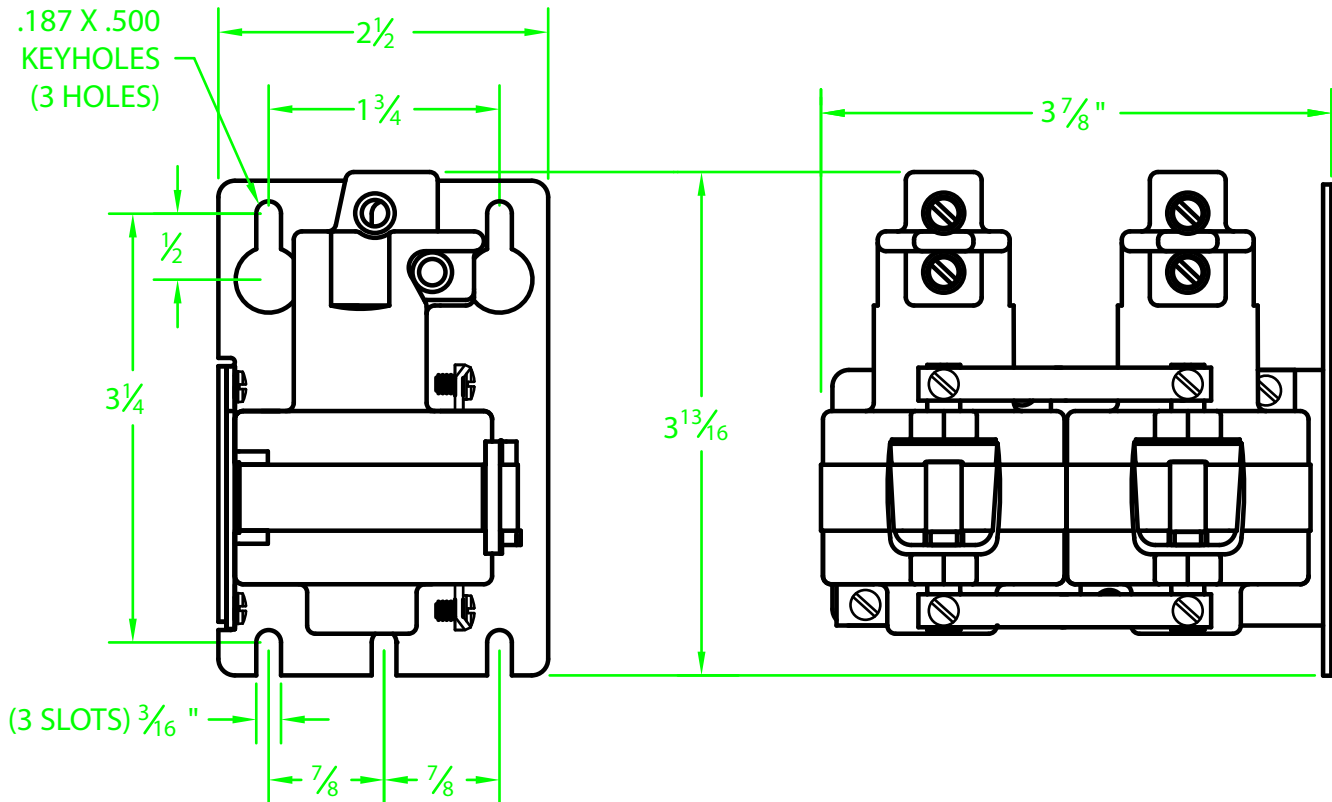

* CONTACT RESISTANCE .003 ohms

* DIELECTRIC WITHSTAND 2,500 VAC RMS

* OPERATE TIME 50 MILLISECONDS

* RELEASE TIME 80 MILLISECONDS

* RATINGS:

CONTACTS: 35 AMP @ 480 VAC
RESISTIVE

COIL: 12V 50/60 Hz

CURRENT: 333 mA

RESISTANCE: 36 Ω

VA: 4.0 WATTAGE: 4.0

* TEMPERATURE RANGE -35° TO +85° C

* COIL TERMINALS #6 BINDING HEAD SCREWS
TORQUE TO 7 IN-LB

* LOAD TERMINALS 4-14 A.W.G. COMPRESSION
TYPE TORQUE TO 31.5 IN-LB

* TWO POLE / SINGLE THROW