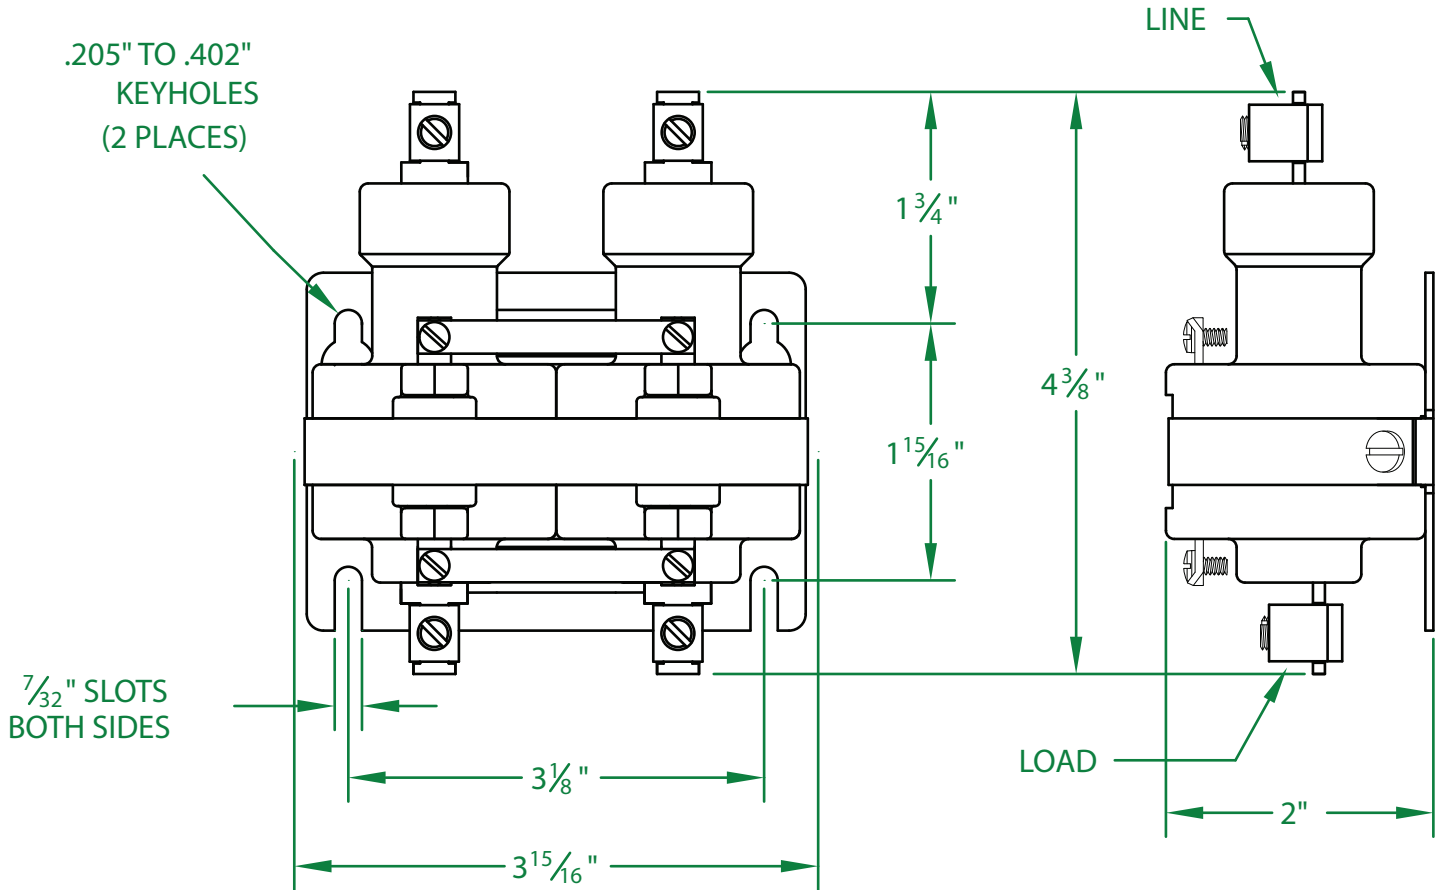

## 235NO-220AH-18

\* CONTACT RESISTANCE .003 ohms

\* DIELECTRIC WITHSTAND 2,500 VAC RMS

\* OPERATE TIME 50 MILLISECONDS

\* RELEASE TIME 80 MILLISECONDS

\* RATINGS:

CONTACTS: 35 AMP @ 480 VAC  
RESISTIVE OR GENERAL PURPOSE

COIL: 208/240V 50/60 Hz

RESISTANCE: 2,400 Ω

CURRENT: 56 mA

VA: 12.4 WATTAGE: 7.6

\* TEMPERATURE RANGE -35° TO +85° C

\* COIL TERMINALS #6 BINDING HEAD SCREWS  
TORQUE TO 7 IN-LB

\* LOAD TERMINALS 4-14 AWG COMPRESSION TYPE  
TORQUE TO 31.5 IN-LB

\* TWO POLE / SINGLE THROW

\* STEEL STRAP (-18)

\* MAGNETICALLY ACTIVATED

\* MERCURY CONTACTOR

\* LIFE CYCLE ENDURANCE TESTS: U.L. 508 @ 100,00 & CSA 22.2 @ 250,000 CYCLES

Contactors - Relays - Switches

<http://www.mdious.com>